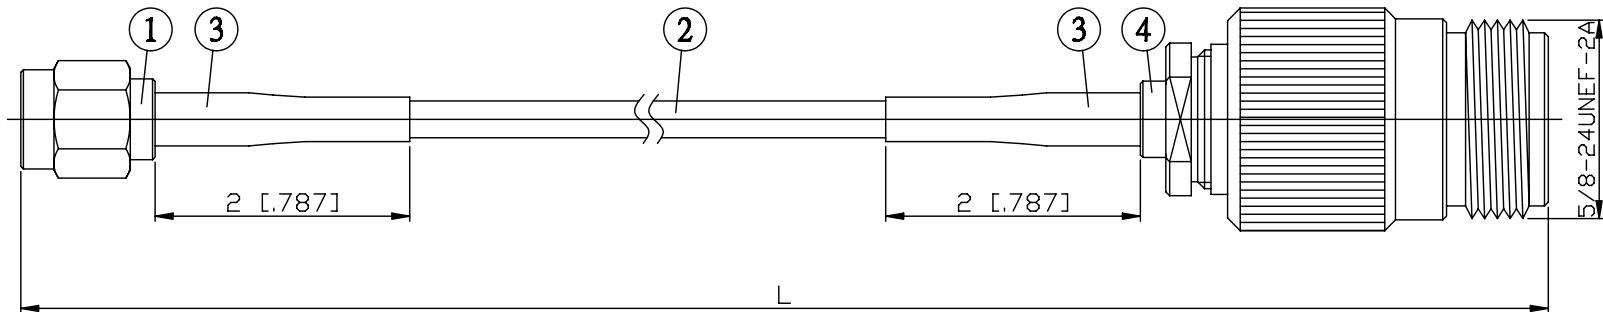

NO.	COMPONENTS	IMPEDANCE
1	SMA MALE	50 OHM
2	DOUBLE SHIELDED RG316(= RD316)	50 OHM
3	HEAT SHRINKING TUBE	
4	N FEMALE	50 OHM

SMA MALE

N FEMALE

JYE BAO P/N	L CM (INCH)
A30N80-316D-15	15 (5.906)
A30N80-316D-30	30 (11.811)
A30N80-316D-50	50 (19.685)
A30N80-316D-100	100 (39.370)
A30N80-316D-150	150 (59.055)
A30N80-316D-200	200 (78.740)
A30N80-316D-XXX	CUSTOM LENGTH IN CM

<p>LENGTH TOLERANCE IS ±1.5% OR ±10MM, WHICHEVER IS GREATER.</p>	<p><b>JYE BAO CO., LTD.</b> TAIPEI TAIWAN</p>
	<p>DESCRIPTION CABLE ASSEMBLY SMA PLUG TO N JACK</p>
	<p>JYE BAO DRAWING NO. A30N80-316D-XXX</p>