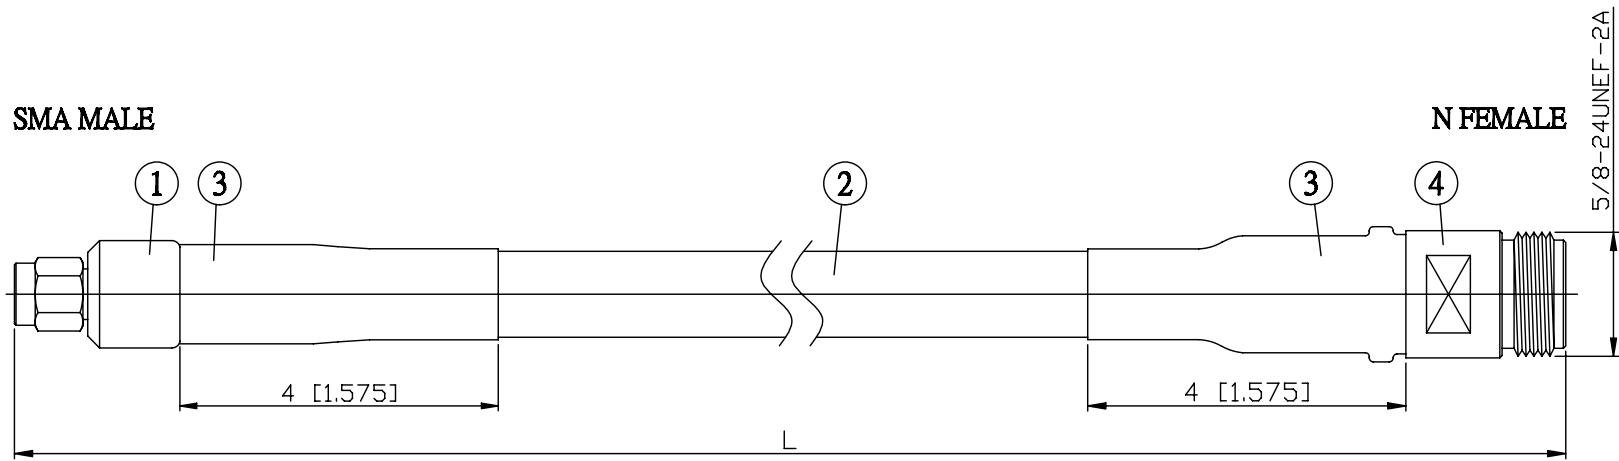

NO.	COMPONENTS	IMPEDANCE
1	SMA MALE	50 OHM
2	RG214	50 OHM
3	HEAT SHRINKING TUBE	
4	N FEMALE	50 OHM

JYE BAO P/N	L CM (INCH)
A30N80-214-15	15 (5.906)
A30N80-214-30	30 (11.811)
A30N80-214-50	50 (19.685)
A30N80-214-100	100 (39.370)
A30N80-214-150	150 (59.055)
A30N80-214-200	200 (78.740)
A30N80-214-XXX	CUSTOM LENGTH IN CM

LENGTH TOLERANCE IS ±1.5% OR ±10MM, WHICHEVER IS GREATER.	JYE BAO CO., LTD. TAIPEI TAIWAN
	DESCRIPTION CABLE ASSEMBLY SMA PLUG TO N JACK
	JYE BAO DRAWING NO. A30N80-214-XXX