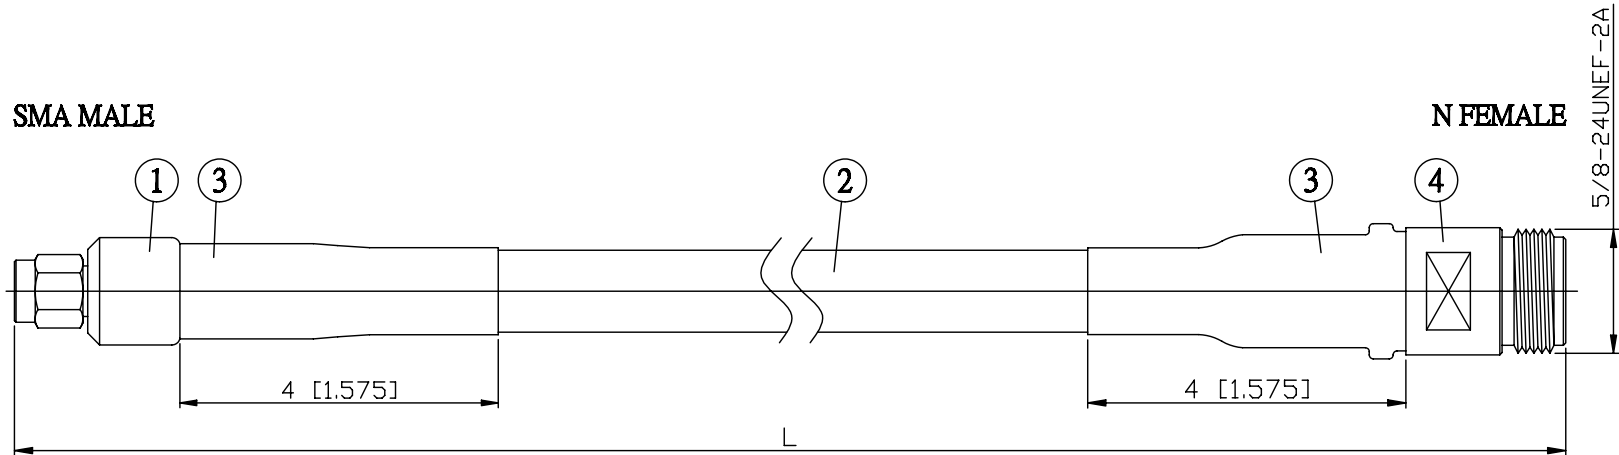

NO.	COMPONENTS	IMPEDANCE
1	SMA MALE	50 OHM
2	RG213	50 OHM
3	HEAT SHRINKING TUBE	
4	N FEMALE	50 OHM

JYE BAO P/N	L CM (INCH)
A30N80-213-15	15 (5.906)
A30N80-213-30	30 (11.811)
A30N80-213-50	50 (19.685)
A30N80-213-100	100 (39.370)
A30N80-213-150	150 (59.055)
A30N80-213-200	200 (78.740)
A30N80-213-XXX	CUSTOM LENGTH IN CM

LENGTH TOLERANCE IS ±1.5% OR ±10MM, WHICHEVER IS GREATER.	JYE BAO CO., LTD. TAIPEI TAIWAN
	DESCRIPTION CABLE ASSEMBLY SMA PLUG TO N JACK
	JYE BAO DRAWING NO. A30N80-213-XXX