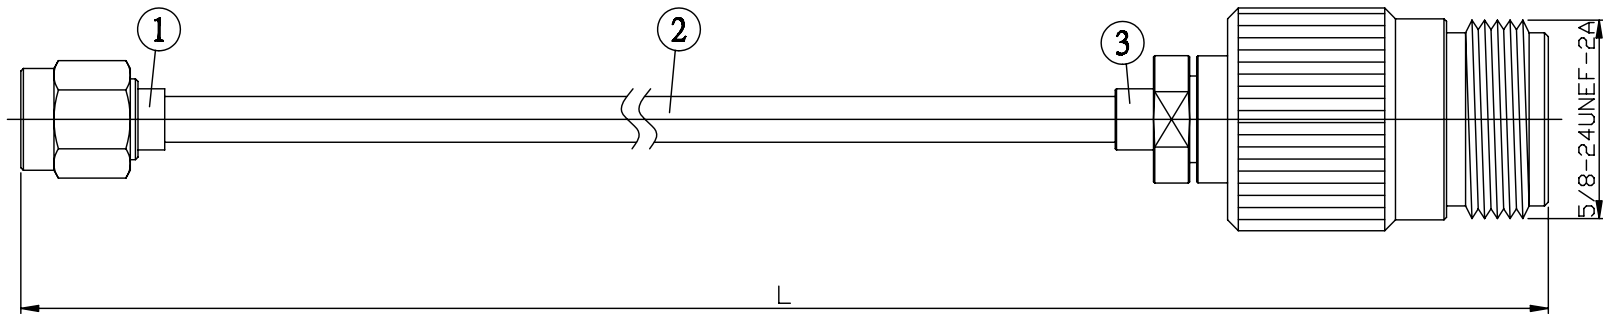

NO.	COMPONENTS	IMPEDANCE
1	SMA MALE	50 OHM
2	.141" HANDBENDABLE CABLE (= JYEBAO P/N .141SRF-W-P-50)	50 OHM
3	N FEMALE	50 OHM

SMA MALE

N FEMALE

JYE BAO P/N	L CM (INCH)
A30N80-141S-15	15 (5.906)
A30N80-141S-30	30 (11.811)
A30N80-141S-50	50 (19.685)
A30N80-141S-100	100 (39.370)
A30N80-141S-150	150 (59.055)
A30N80-141S-200	200 (78.740)
A30N80-141S-XXX	CUSTOM LENGTH IN CM

LENGTH TOLERANCE IS ±1.5% OR ±10MM, WHICHEVER IS GREATER.	JYE BAO CO., LTD. TAIPEI TAIWAN
	DESCRIPTION CABLE ASSEMBLY SMA PLUG TO N JACK
	JYE BAO DRAWING NO. A30N80-141S-XXX