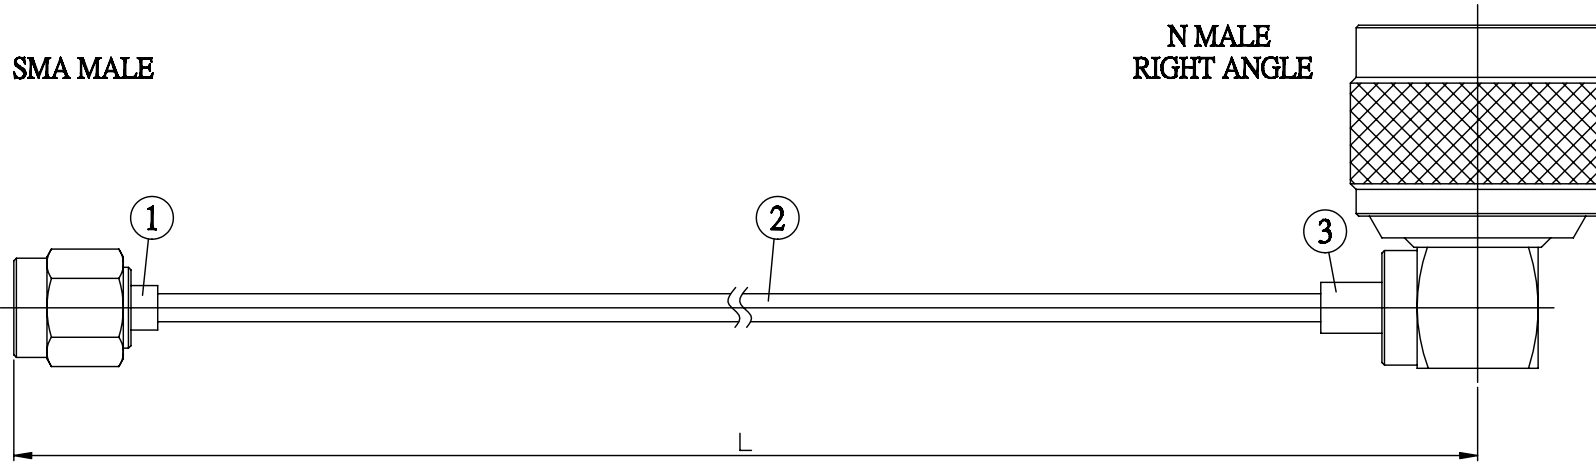

NO.	COMPONENTS	IMPEDANCE
1	SMA MALE	50 OHM
2	.085" HANDBENDABLE CABLE (= JYEBAO P/N .085SRF-W-P-50)	50 OHM
3	N MALE RIGHT ANGLE	50 OHM

SMA MALE

N MALE  
RIGHT ANGLE

JYE BAO P/N	L CM (INCH)
A30N39-85S-15	15 (5.906)
A30N39-85S-30	30 (11.811)
A30N39-85S-50	50 (19.685)
A30N39-85S-100	100 (39.370)
A30N39-85S-150	150 (59.055)
A30N39-85S-200	200 (78.740)
A30N39-85S-XXX	CUSTOM LENGTH IN CM

LENGTH TOLERANCE IS $\pm 1.5\%$ OR $\pm 10\text{MM}$ , WHICHEVER IS GREATER.	<b>JYE BAO CO., LTD.</b> TAIPEI TAIWAN
	DESCRIPTION CABLE ASSEMBLY SMA PLUG TO N PLUG R/A
	JYE BAO DRAWING NO. A30N39-85S-XXX