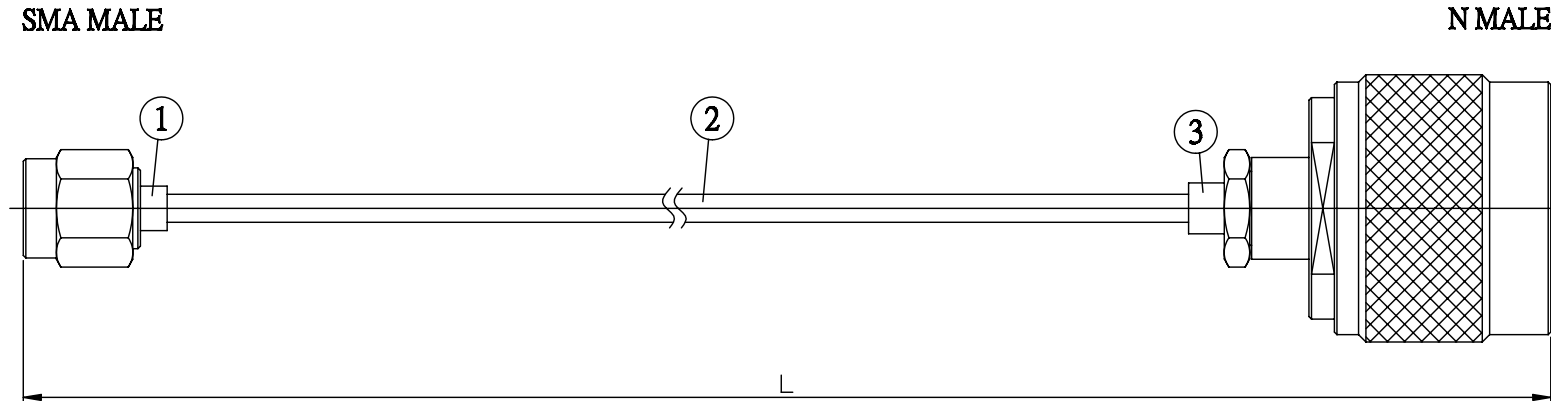

NO.	COMPONENTS	IMPEDANCE
1	SMA MALE	50 OHM
2	.085" HANDBENDABLE CABLE (= JYEBAO P/N .085SRF-W-P-50)	50 OHM
3	N MALE	50 OHM

JYE BAO P/N	L CM (INCH)
A30N30-85S-15	15 (5.906)
A30N30-85S-30	30 (11.811)
A30N30-85S-50	50 (19.685)
A30N30-85S-100	100 (39.370)
A30N30-85S-150	150 (59.055)
A30N30-85S-200	200 (78.740)
A30N30-85S-XXX	CUSTOM LENGTH IN CM

<b>LENGTH TOLERANCE IS ±1.5% OR ±10MM, WHICHEVER IS GREATER.</b>	<b>JYE BAO CO., LTD.</b> TAIPEI TAIWAN
	<small>DESCRIPTION</small> <b>CABLE ASSEMBLY SMA PLUG TO N PLUG</b>
	<small>JYE BAO DRAWING NO.</small> <b>A30N30-85S-XXX</b>