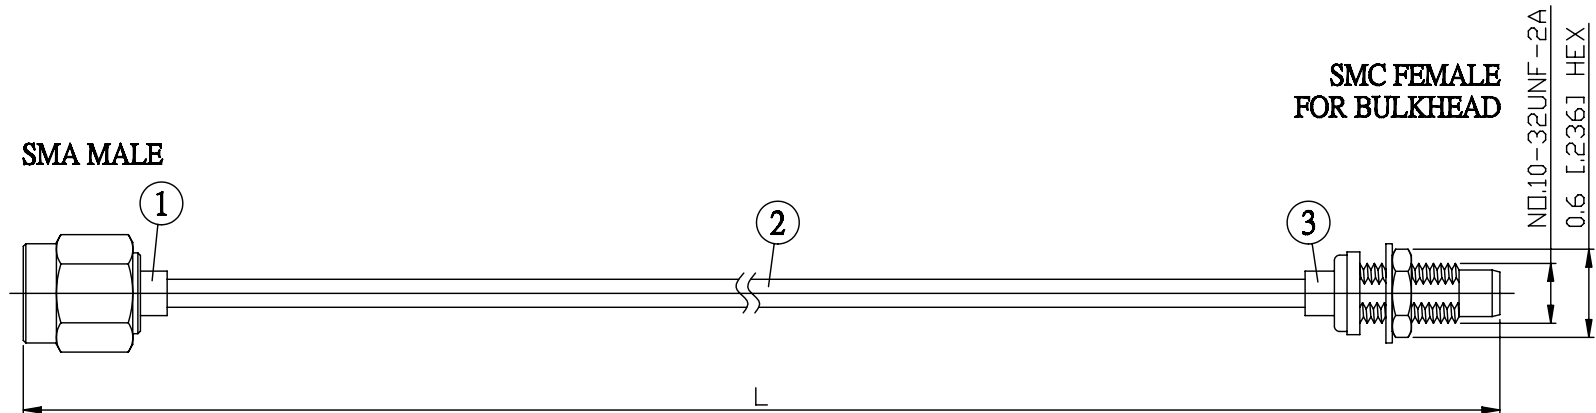

NO.	COMPONENTS	IMPEDANCE
1	SMA MALE	50 OHM
2	.085" TIN PLATED SEMI-RIGID CABLE (TIN PLATED RG405)	50 OHM
3	SMC FEMALE FOR BULKHEAD	50 OHM

JYE BAO P/N	L CM (INCH)
A30MC85-85T-15	15 (5.906)
A30MC85-85T-30	30 (11.811)
A30MC85-85T-50	50 (19.685)
A30MC85-85T-100	100 (39.370)
A30MC85-85T-150	150 (59.055)
A30MC85-85T-200	200 (78.740)
A30MC85-85T-XXX	CUSTOM LENGTH IN CM

LENGTH TOLERANCE IS ±1.5% OR ±10MM, WHICHEVER IS GREATER.	JYE BAO CO., LTD.	
	TAIPEI TAIWAN	
	DESCRIPTION	CABLE ASSEMBLY SMA PLUG TO SMC JACK FOR BULKHEAD
	JYE BAO DRAWING NO.	A30MC85-85T-XXX