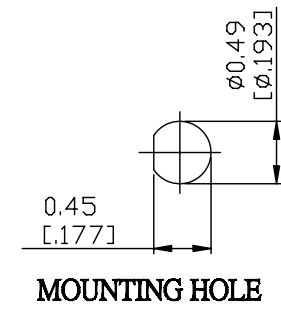

NO.	COMPONENTS	IMPEDANCE
1	SMA MALE	50 OHM
2	.085" TIN PLATED SEMI-RIGID CABLE (TIN PLATED RG405)	50 OHM
3	SMC FEMALE FOR BULKHEAD	50 OHM

JYE BAO P/N	L CM (INCH)
A30MC85-85T-15	15 (5.906)
A30MC85-85T-30	30 (11.811)
A30MC85-85T-50	50 (19.685)
A30MC85-85T-100	100 (39.370)
A30MC85-85T-150	150 (59.055)
A30MC85-85T-200	200 (78.740)
A30MC85-85T-XXX	CUSTOM LENGTH IN CM

LENGTH TOLERANCE IS ±1.5% OR ±10MM, WHICHEVER IS GREATER.	JYE BAO CO., LTD.	
	TAIPEI TAIWAN	
	DESCRIPTION	CABLE ASSEMBLY SMA PLUG TO SMC JACK FOR BULKHEAD
	JYE BAO DRAWING NO.	A30MC85-85T-XXX