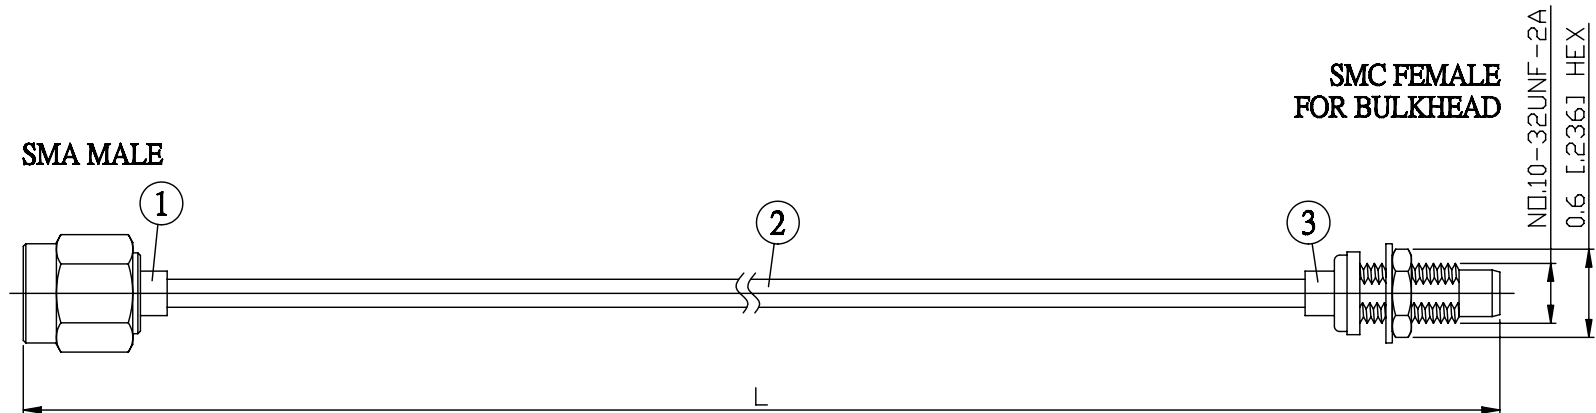

NO.	COMPONENTS	IMPEDANCE
1	SMA MALE	50 OHM
2	.085" HANDBENDABLE CABLE (= JYEBAO P/N .085SRF-W-P-50)	50 OHM
3	SMC FEMALE FOR BULKHEAD	50 OHM

JYE BAO P/N	L CM (INCH)
A30MC85-85S-15	15 (5.906)
A30MC85-85S-30	30 (11.811)
A30MC85-85S-50	50 (19.685)
A30MC85-85S-100	100 (39.370)
A30MC85-85S-150	150 (59.055)
A30MC85-85S-200	200 (78.740)
A30MC85-85S-XXX	CUSTOM LENGTH IN CM

LENGTH TOLERANCE IS ±1.5% OR ±10MM, WHICHEVER IS GREATER.	JYE BAO CO., LTD.	
	TAIPEI TAIWAN	
	DESCRIPTION	CABLE ASSEMBLY SMA PLUG TO SMC JACK FOR BULKHEAD
	JYE BAO DRAWING NO.	A30MC85-85S-XXX