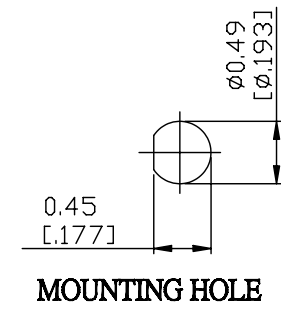

NO.	COMPONENTS	IMPEDANCE
1	SMA MALE	50 OHM
2	.085" HANDBENDABLE CABLE (= JYEBAO P/N .085SRF-W-P-50)	50 OHM
3	SMC FEMALE FOR BULKHEAD	50 OHM

JYE BAO P/N	L CM (INCH)
A30MC85-85S-15	15 (5.906)
A30MC85-85S-30	30 (11.811)
A30MC85-85S-50	50 (19.685)
A30MC85-85S-100	100 (39.370)
A30MC85-85S-150	150 (59.055)
A30MC85-85S-200	200 (78.740)
A30MC85-85S-XXX	CUSTOM LENGTH IN CM

LENGTH TOLERANCE IS ±1.5% OR ±10MM, WHICHEVER IS GREATER.	JYE BAO CO., LTD.	
	TAIPEI TAIWAN	
	DESCRIPTION	CABLE ASSEMBLY SMA PLUG TO SMC JACK FOR BULKHEAD
	JYE BAO DRAWING NO.	A30MC85-85S-XXX