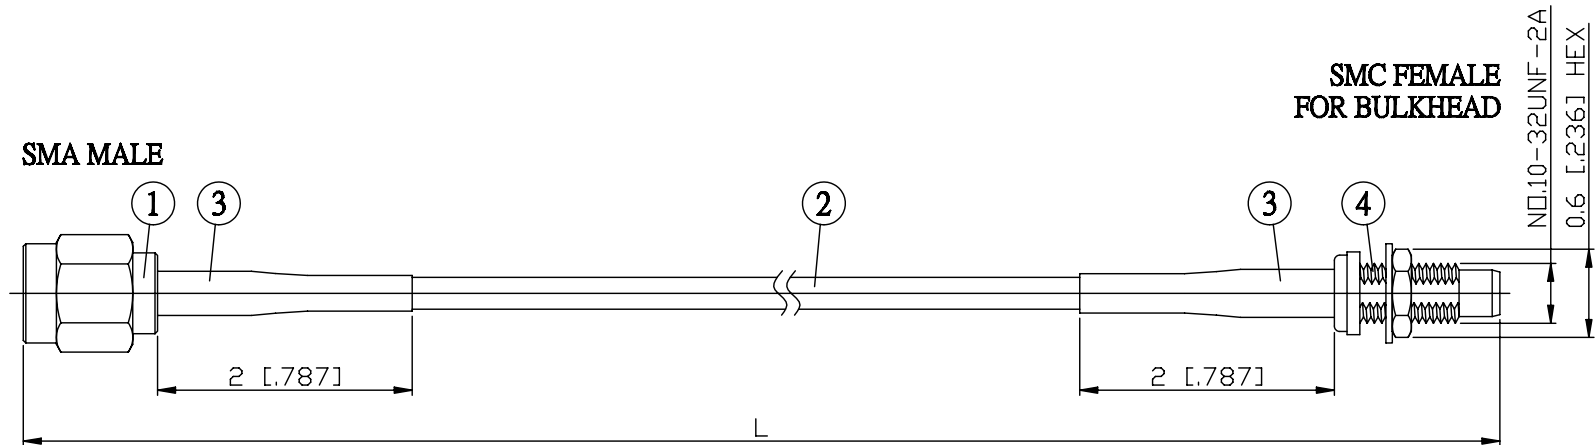

NO.	COMPONENTS	IMPEDANCE
1	SMA MALE	50 OHM
2	RG316	50 OHM
3	HEAT SHRINKING TUBE	
4	SMC FEMALE FOR BULKHEAD	50 OHM

JYE BAO P/N	L CM (INCH)
A30MC85-316-15	15 (5.906)
A30MC85-316-30	30 (11.811)
A30MC85-316-50	50 (19.685)
A30MC85-316-100	100 (39.370)
A30MC85-316-150	150 (59.055)
A30MC85-316-200	200 (78.740)
A30MC85-316-XXX	CUSTOM LENGTH IN CM

LENGTH TOLERANCE IS ±1.5% OR ±10MM, WHICHEVER IS GREATER.	<b>JYE BAO CO., LTD.</b> TAIPEI TAIWAN	
	DESCRIPTION	CABLE ASSEMBLY SMA PLUG TO SMC JACK FOR BULKHEAD
	JYE BAO DRAWING NO.	A30MC85-316-XXX