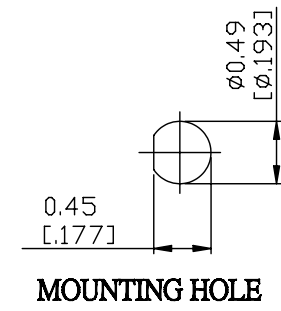

NO.	COMPONENTS	IMPEDANCE
1	SMA MALE	50 OHM
2	RG316	50 OHM
3	HEAT SHRINKING TUBE	
4	SMC FEMALE FOR BULKHEAD	50 OHM

JYE BAO P/N	L CM (INCH)
A30MC85-316-15	15 (5.906)
A30MC85-316-30	30 (11.811)
A30MC85-316-50	50 (19.685)
A30MC85-316-100	100 (39.370)
A30MC85-316-150	150 (59.055)
A30MC85-316-200	200 (78.740)
A30MC85-316-XXX	CUSTOM LENGTH IN CM

LENGTH TOLERANCE IS ±1.5% OR ±10MM, WHICHEVER IS GREATER.	<b>JYE BAO CO., LTD.</b> TAIPEI TAIWAN	
	DESCRIPTION	CABLE ASSEMBLY SMA PLUG TO SMC JACK FOR BULKHEAD
	JYE BAO DRAWING NO.	A30MC85-316-XXX