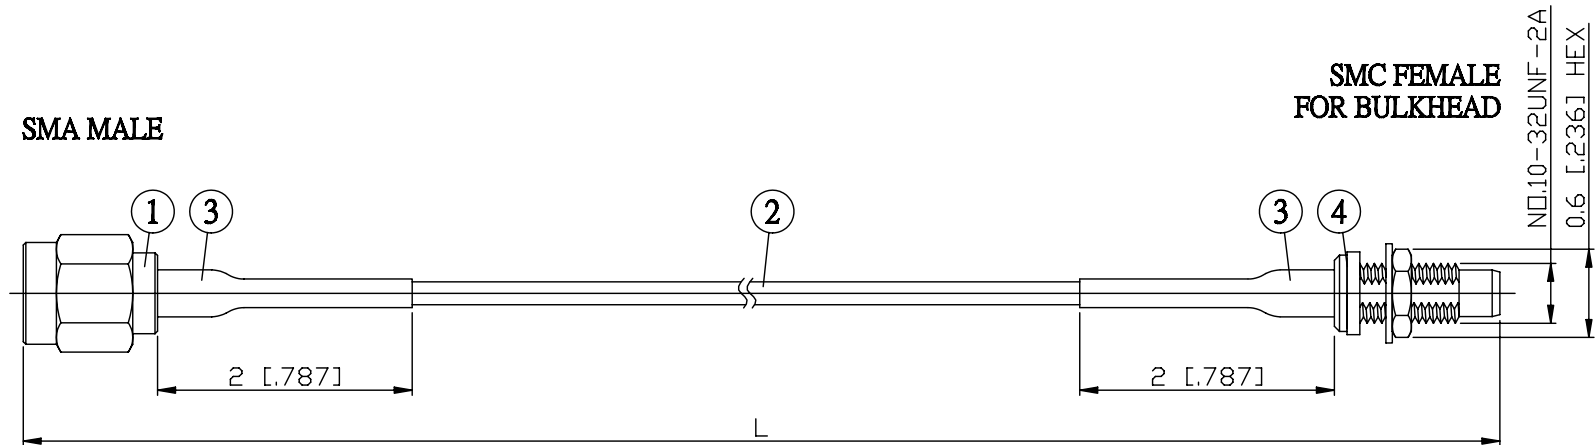

NO.	COMPONENTS	IMPEDANCE
1	SMA MALE	50 OHM
2	RG178	50 OHM
3	HEAT SHRINKING TUBE	
4	SMC FEMALE FOR BULKHEAD	50 OHM

JYE BAO P/N	L CM (INCH)
A30MC85-178-15	15 (5.906)
A30MC85-178-30	30 (11.811)
A30MC85-178-50	50 (19.685)
A30MC85-178-100	100 (39.370)
A30MC85-178-150	150 (59.055)
A30MC85-178-200	200 (78.740)
A30MC85-178-XXX	CUSTOM LENGTH IN CM

LENGTH TOLERANCE IS ±1.5% OR ±10MM, WHICHEVER IS GREATER.	JYE BAO CO., LTD. TAIPEI TAIWAN	
	DESCRIPTION	CABLE ASSEMBLY SMA PLUG TO SMC JACK FOR BULKHEAD
	JYE BAO DRAWING NO.	A30MC85-178-XXX