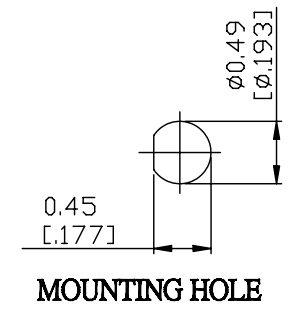

NO.	COMPONENTS	IMPEDANCE
1	SMA MALE	50 OHM
2	RG178	50 OHM
3	HEAT SHRINKING TUBE	
4	SMC FEMALE FOR BULKHEAD	50 OHM

JYE BAO P/N	L CM (INCH)
A30MC85-178-15	15 (5.906)
A30MC85-178-30	30 (11.811)
A30MC85-178-50	50 (19.685)
A30MC85-178-100	100 (39.370)
A30MC85-178-150	150 (59.055)
A30MC85-178-200	200 (78.740)
A30MC85-178-XXX	CUSTOM LENGTH IN CM

LENGTH TOLERANCE IS ±1.5% OR ±10MM, WHICHEVER IS GREATER.	JYE BAO CO., LTD. TAIPEI TAIWAN	
	DESCRIPTION	CABLE ASSEMBLY SMA PLUG TO SMC JACK FOR BULKHEAD
	JYE BAO DRAWING NO.	A30MC85-178-XXX