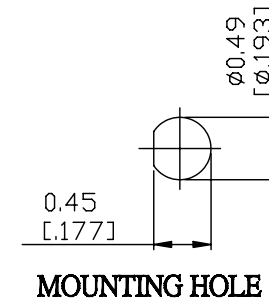

NO.	COMPONENTS	IMPEDANCE
1	SMA MALE	50 OHM
2	RG174	50 OHM
3	HEAT SHRINKING TUBE	
4	SMC FEMALE FOR BULKHEAD	50 OHM

JYE BAO P/N	L CM (INCH)
A30MC85-174-15	15 (5.906)
A30MC85-174-30	30 (11.811)
A30MC85-174-50	50 (19.685)
A30MC85-174-100	100 (39.370)
A30MC85-174-150	150 (59.055)
A30MC85-174-200	200 (78.740)
A30MC85-174-XXX	CUSTOM LENGTH IN CM

LENGTH TOLERANCE IS ±1.5% OR ±10MM, WHICHEVER IS GREATER.	JYE BAO CO., LTD. TAIPEI TAIWAN	
	DESCRIPTION	CABLE ASSEMBLY SMA PLUG TO SMC JACK FOR BULKHEAD
	JYE BAO DRAWING NO.	A30MC85-174-XXX