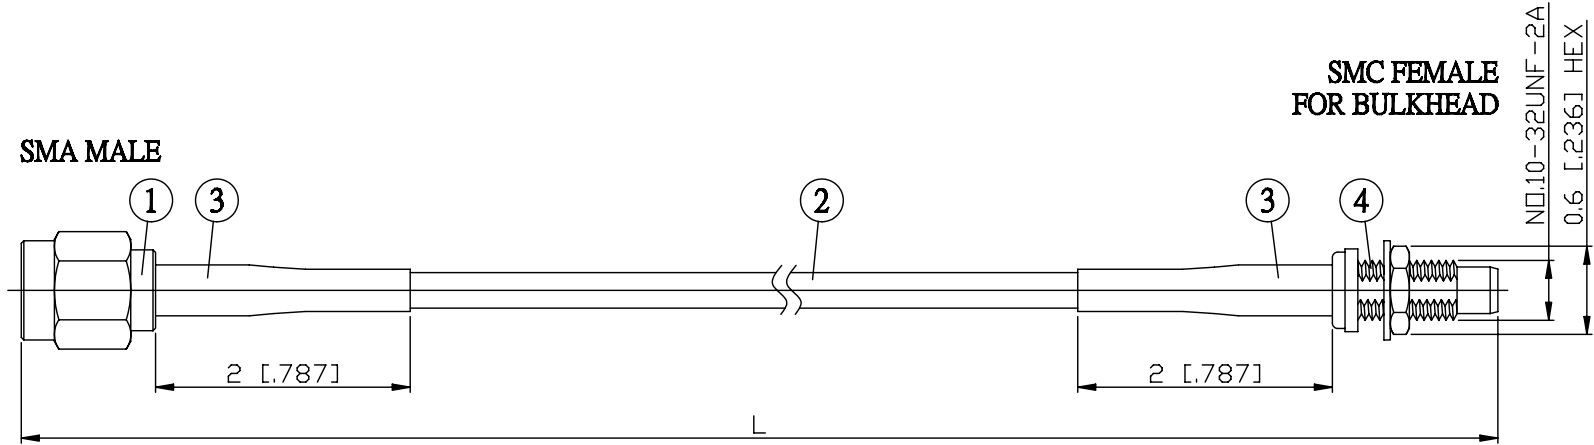

NO.	COMPONENTS	IMPEDANCE
1	SMA MALE	50 OHM
2	RG174	50 OHM
3	HEAT SHRINKING TUBE	
4	SMC FEMALE FOR BULKHEAD	50 OHM

JYE BAO P/N	L CM (INCH)
A30MC85-174-15	15 (5.906)
A30MC85-174-30	30 (11.811)
A30MC85-174-50	50 (19.685)
A30MC85-174-100	100 (39.370)
A30MC85-174-150	150 (59.055)
A30MC85-174-200	200 (78.740)
A30MC85-174-XXX	CUSTOM LENGTH IN CM

LENGTH TOLERANCE IS ±1.5% OR ±10MM, WHICHEVER IS GREATER.	JYE BAO CO., LTD. TAIPEI TAIWAN	
	DESCRIPTION	CABLE ASSEMBLY SMA PLUG TO SMC JACK FOR BULKHEAD
	JYE BAO DRAWING NO.	A30MC85-174-XXX