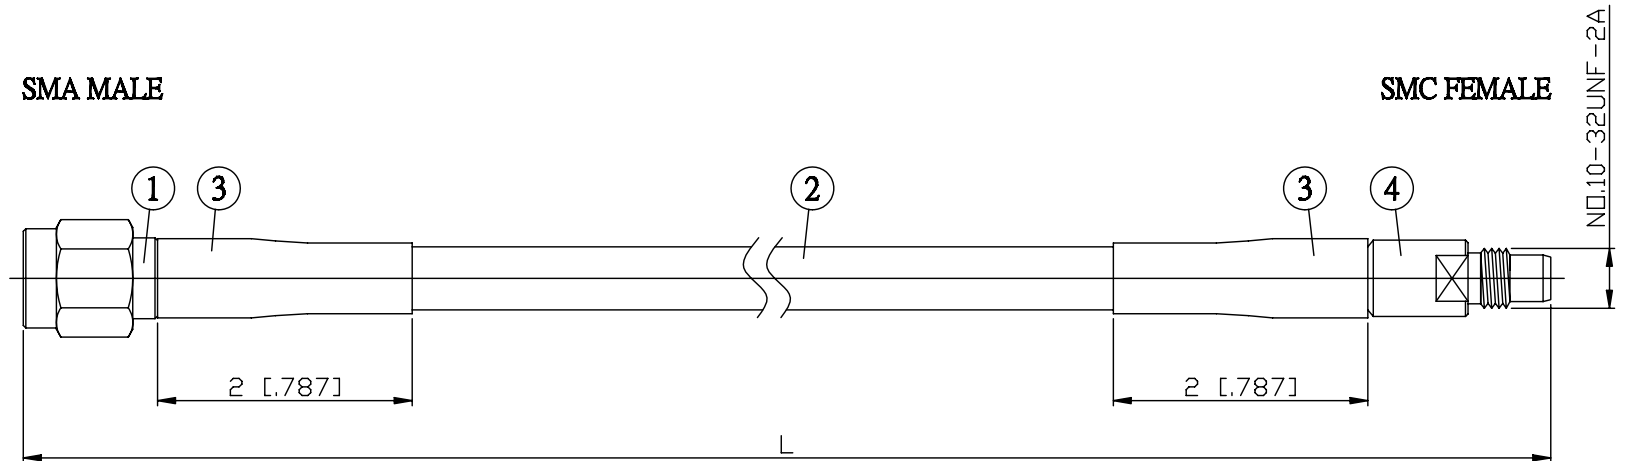

NO.	COMPONENTS	IMPEDANCE
1	SMA MALE	50 OHM
2	RG58	50 OHM
3	HEAT SHRINKING TUBE	
4	SMC FEMALE	50 OHM

JYE BAO P/N	L CM (INCH)
A30MC80-58-15	15 (5.906)
A30MC80-58-30	30 (11.811)
A30MC80-58-50	50 (19.685)
A30MC80-58-100	100 (39.370)
A30MC80-58-150	150 (59.055)
A30MC80-58-200	200 (78.740)
A30MC80-58-XXX	CUSTOM LENGTH IN CM

LENGTH TOLERANCE IS ±1.5% OR ±10MM, WHICHEVER IS GREATER.	JYE BAO CO., LTD. TAIPEI TAIWAN
	DESCRIPTION CABLE ASSEMBLY SMA PLUG TO SMC JACK
	JYE BAO DRAWING NO. A30MC80-58-XXX