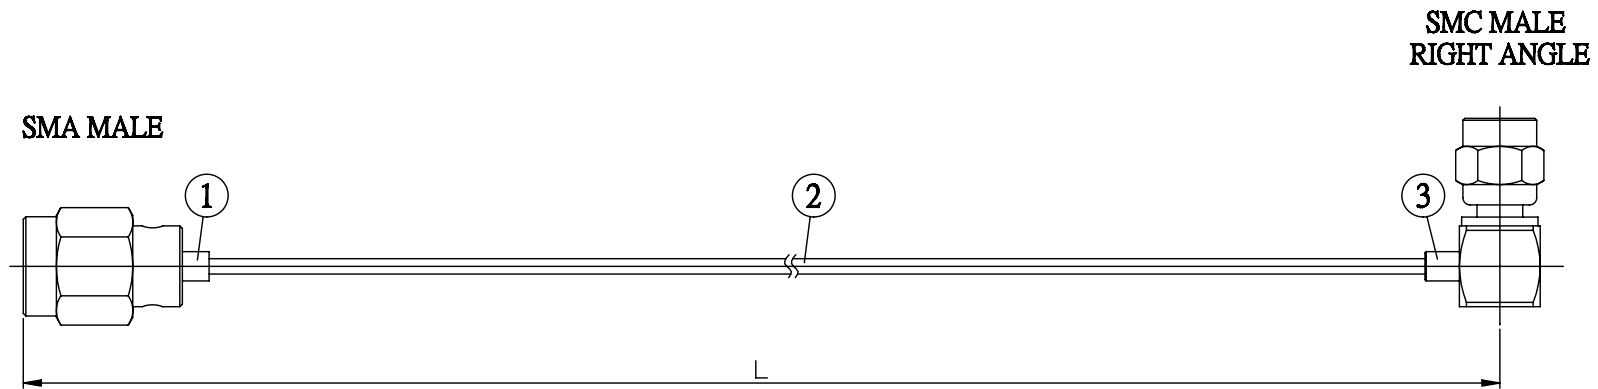

NO.	COMPONENTS	IMPEDANCE
1	SMA MALE	50 OHM
2	.047" HANDBENDABLE CABLE (= JYEBAO P/N .047SRF-W-P-50)	50 OHM
3	SMC MALE RIGHT ANGLE	50 OHM

JYE BAO P/N	L CM (INCH)
A30MC39-47S-15	15 (5.906)
A30MC39-47S-30	30 (11.811)
A30MC39-47S-50	50 (19.685)
A30MC39-47S-100	100 (39.370)
A30MC39-47S-150	150 (59.055)
A30MC39-47S-200	200 (78.740)
A30MC39-47S-XXX	CUSTOM LENGTH IN CM

LENGTH TOLERANCE IS $\pm 1.5\%$ OR $\pm 10\text{MM}$, WHICHEVER IS GREATER.	JYE BAO CO., LTD. TAIPEI TAIWAN
	DESCRIPTION CABLE ASSEMBLY SMA PLUG TO SMC PLUG R/A
	JYE BAO DRAWING NO. A30MC39-47S-XXX