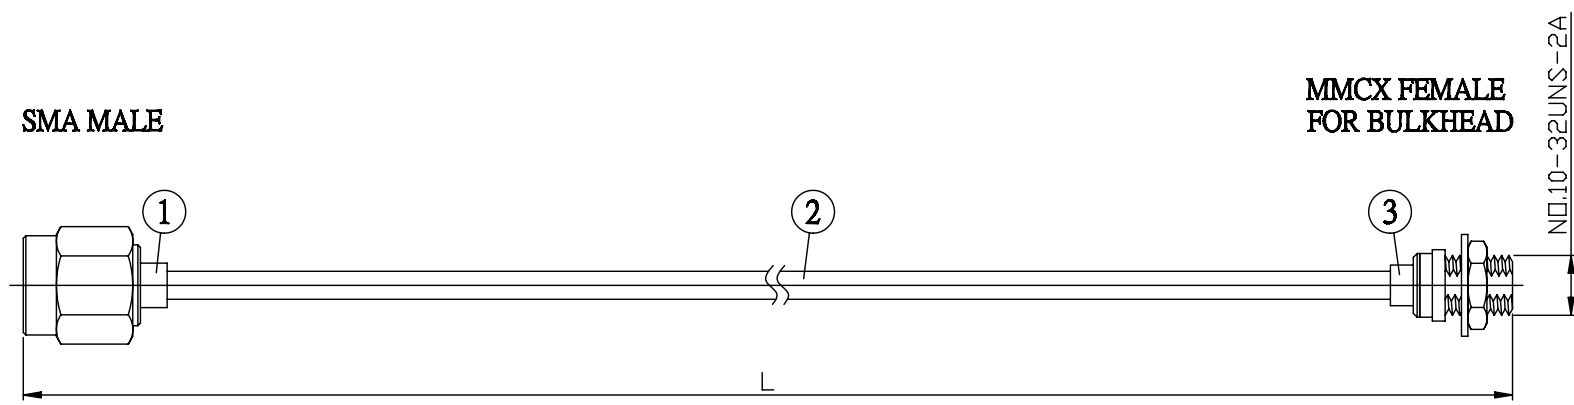

NO.	COMPONENTS	IMPEDANCE
1	SMA MALE	50 OHM
2	.085" TIN PLATED SEMI-RIGID CABLE (TIN PLATED RG405)	50 OHM
3	MMCX FEMALE FOR BULKHEAD	50 OHM

JYE BAO P/N	L CM (INCH)
A30E85-85T-15	15 (5.906)
A30E85-85T-30	30 (11.811)
A30E85-85T-50	50 (19.685)
A30E85-85T-100	100 (39.370)
A30E85-85T-150	150 (59.055)
A30E85-85T-200	200 (78.740)
A30E85-85T-XXX	CUSTOM LENGTH IN CM

LENGTH TOLERANCE IS ±1.5% OR ±10MM, WHICHEVER IS GREATER.	JYE BAO CO., LTD. TAIPEI TAIWAN
	DESCRIPTION CABLE ASSEMBLY SMA PLUG TO MMCX JACK FOR BULKHEAD
	JYE BAO DRAWING NO. A30E85-85T-XXX