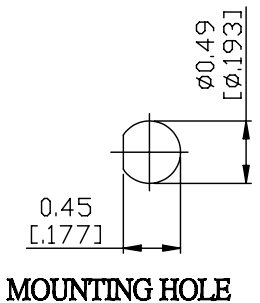

NO.	COMPONENTS	IMPEDANCE
1	SMA MALE	50 OHM
2	.085" TIN PLATED SEMI-RIGID CABLE (TIN PLATED RG405)	50 OHM
3	MMCX FEMALE FOR BULKHEAD	50 OHM

JYE BAO P/N	L CM (INCH)
A30E85-85T-15	15 (5.906)
A30E85-85T-30	30 (11.811)
A30E85-85T-50	50 (19.685)
A30E85-85T-100	100 (39.370)
A30E85-85T-150	150 (59.055)
A30E85-85T-200	200 (78.740)
A30E85-85T-XXX	CUSTOM LENGTH IN CM

LENGTH TOLERANCE IS ±1.5% OR ±10MM, WHICHEVER IS GREATER.	JYE BAO CO., LTD. TAIPEI TAIWAN
	DESCRIPTION CABLE ASSEMBLY SMA PLUG TO MMCX JACK FOR BULKHEAD
	JYE BAO DRAWING NO. A30E85-85T-XXX