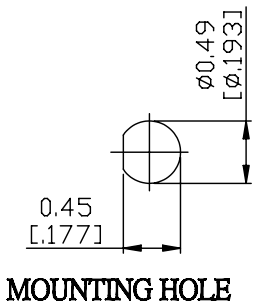

NO.	COMPONENTS	IMPEDANCE
1	SMA MALE	50 OHM
2	.085" HANDBENDABLE CABLE (= JYEBAO P/N .085SRF-W-P-50)	50 OHM
3	MMCX FEMALE FOR BULKHEAD	50 OHM

JYE BAO P/N	L CM (INCH)
A30E85-85S-15	15 (5.906)
A30E85-85S-30	30 (11.811)
A30E85-85S-50	50 (19.685)
A30E85-85S-100	100 (39.370)
A30E85-85S-150	150 (59.055)
A30E85-85S-200	200 (78.740)
A30E85-85S-XXX	CUSTOM LENGTH IN CM

LENGTH TOLERANCE IS ±1.5% OR ±10MM, WHICHEVER IS GREATER.	JYE BAO CO., LTD. TAIPEI TAIWAN
	DESCRIPTION CABLE ASSEMBLY SMA PLUG TO MMCX JACK FOR BULKHEAD
	JYE BAO DRAWING NO. A30E85-85S-XXX