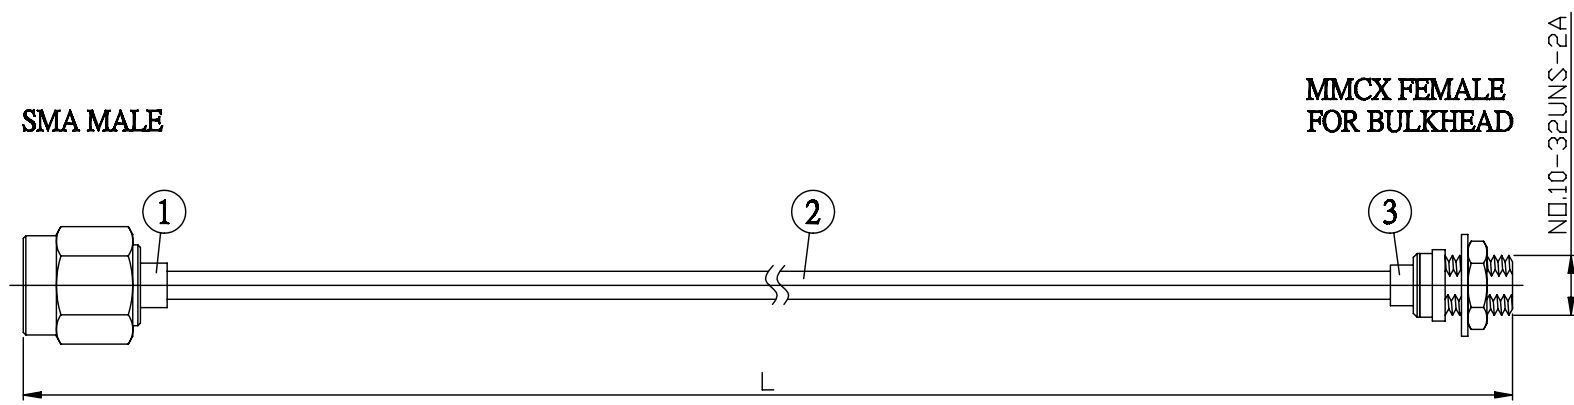

NO.	COMPONENTS	IMPEDANCE
1	SMA MALE	50 OHM
2	.085" HANDBENDABLE CABLE (= JYEBAO P/N .085SRF-W-P-50)	50 OHM
3	MMCX FEMALE FOR BULKHEAD	50 OHM

JYE BAO P/N	L CM (INCH)
A30E85-85S-15	15 (5.906)
A30E85-85S-30	30 (11.811)
A30E85-85S-50	50 (19.685)
A30E85-85S-100	100 (39.370)
A30E85-85S-150	150 (59.055)
A30E85-85S-200	200 (78.740)
A30E85-85S-XXX	CUSTOM LENGTH IN CM

LENGTH TOLERANCE IS ±1.5% OR ±10MM, WHICHEVER IS GREATER.	JYE BAO CO., LTD. TAIPEI TAIWAN
	DESCRIPTION CABLE ASSEMBLY SMA PLUG TO MMCX JACK FOR BULKHEAD
	JYE BAO DRAWING NO. A30E85-85S-XXX