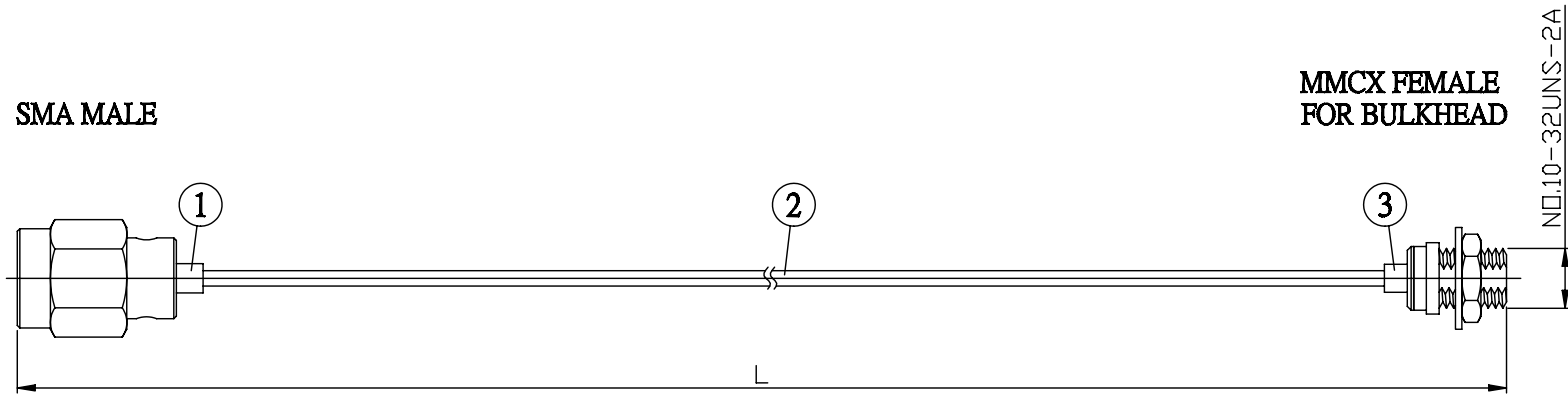

NO.	COMPONENTS	IMPEDANCE
1	SMA MALE	50 OHM
2	.047" TIN PLATED SEMI-RIGID CABLE	50 OHM
3	MMCX FEMALE FOR BULKHEAD	50 OHM

JYE BAO P/N	L CM (INCH)
A30E85-47T-15	15 (5.906)
A30E85-47T-30	30 (11.811)
A30E85-47T-50	50 (19.685)
A30E85-47T-100	100 (39.370)
A30E85-47T-150	150 (59.055)
A30E85-47T-200	200 (78.740)
A30E85-47T-XXX	CUSTOM LENGTH IN CM

LENGTH TOLERANCE IS ±1.5% OR ±10MM, WHICHEVER IS GREATER.	JYE BAO CO., LTD. TAIPEI TAIWAN
	DESCRIPTION CABLE ASSEMBLY SMA PLUG TO MMCX JACK FOR BULKHEAD
	JYE BAO DRAWING NO. A30E85-47T-XXX