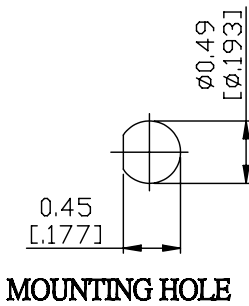

NO.	COMPONENTS	IMPEDANCE
1	SMA MALE	50 OHM
2	.047" TIN PLATED SEMI-RIGID CABLE	50 OHM
3	MMCX FEMALE FOR BULKHEAD	50 OHM

JYE BAO P/N	L CM (INCH)
A30E85-47T-15	15 (5.906)
A30E85-47T-30	30 (11.811)
A30E85-47T-50	50 (19.685)
A30E85-47T-100	100 (39.370)
A30E85-47T-150	150 (59.055)
A30E85-47T-200	200 (78.740)
A30E85-47T-XXX	CUSTOM LENGTH IN CM

LENGTH TOLERANCE IS ±1.5% OR ±10MM, WHICHEVER IS GREATER.	JYE BAO CO., LTD. TAIPEI TAIWAN
	DESCRIPTION CABLE ASSEMBLY SMA PLUG TO MMCX JACK FOR BULKHEAD
	JYE BAO DRAWING NO. A30E85-47T-XXX