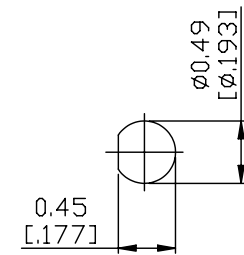

NO.	COMPONENTS	IMPEDANCE
1	SMA MALE	50 OHM
2	.047" HANDBENDABLE CABLE (= JYEBAO P/N .047SRF-W-P-50)	50 OHM
3	MMCX FEMALE FOR BULKHEAD	50 OHM

JYE BAO P/N	L CM (INCH)
A30E85-47S-15	15 (5.906)
A30E85-47S-30	30 (11.811)
A30E85-47S-50	50 (19.685)
A30E85-47S-100	100 (39.370)
A30E85-47S-150	150 (59.055)
A30E85-47S-200	200 (78.740)
A30E85-47S-XXX	CUSTOM LENGTH IN CM

MOUNTING HOLE

LENGTH TOLERANCE IS ±1.5% OR ±10MM, WHICHEVER IS GREATER.	<b>JYE BAO CO., LTD.</b> TAIPEI TAIWAN
	DESCRIPTION CABLE ASSEMBLY SMA PLUG TO MMCX JACK FOR BULKHEAD
	JYE BAO DRAWING NO. A30E85-47S-XXX