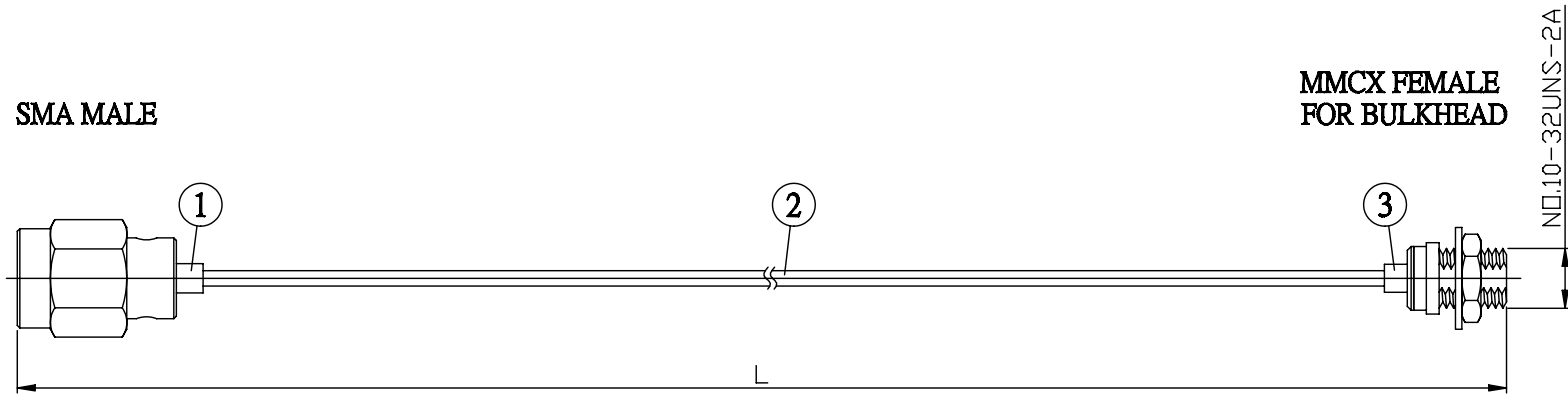

NO.	COMPONENTS	IMPEDANCE
1	SMA MALE	50 OHM
2	.047" HANDBENDABLE CABLE (= JYEBAO P/N .047SRF-W-P-50)	50 OHM
3	MMCX FEMALE FOR BULKHEAD	50 OHM

JYE BAO P/N	L CM (INCH)
A30E85-47S-15	15 (5.906)
A30E85-47S-30	30 (11.811)
A30E85-47S-50	50 (19.685)
A30E85-47S-100	100 (39.370)
A30E85-47S-150	150 (59.055)
A30E85-47S-200	200 (78.740)
A30E85-47S-XXX	CUSTOM LENGTH IN CM

MOUNTING HOLE

LENGTH TOLERANCE IS ±1.5% OR ±10MM, WHICHEVER IS GREATER.	<b>JYE BAO CO., LTD.</b> TAIPEI TAIWAN
	DESCRIPTION CABLE ASSEMBLY SMA PLUG TO MMCX JACK FOR BULKHEAD
	JYE BAO DRAWING NO. A30E85-47S-XXX