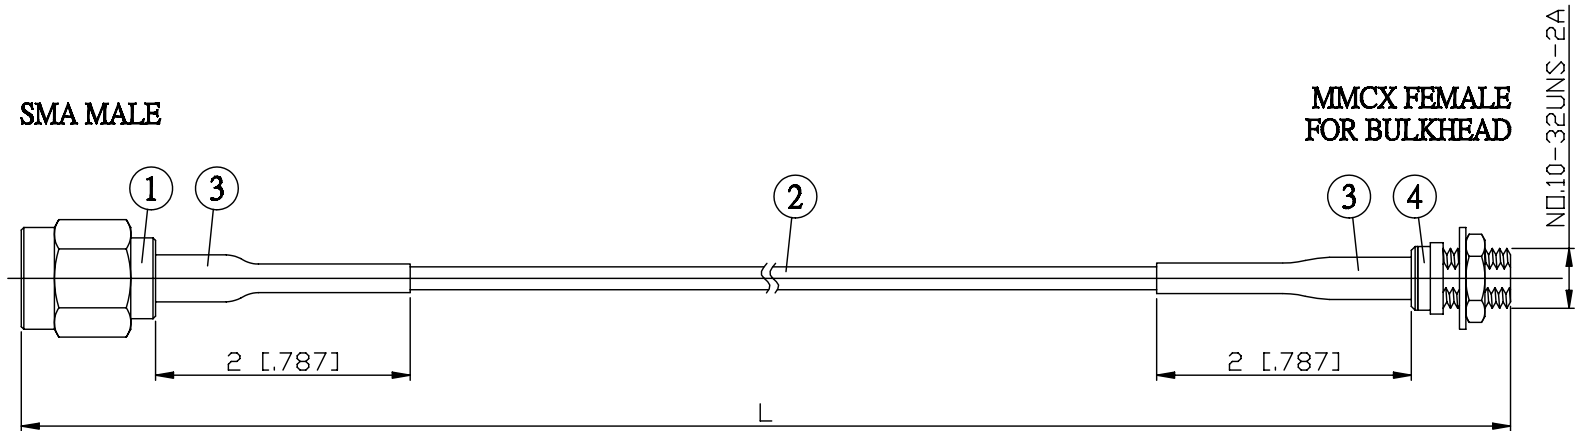

NO.	COMPONENTS	IMPEDANCE
1	SMA MALE	50 OHM
2	RG178	50 OHM
3	HEAT SHRINKING TUBE	
4	MMCX FEMALE FOR BULKHEAD	50 OHM

JYE BAO P/N	L CM (INCH)
A30E85-178-15	15 (5.906)
A30E85-178-30	30 (11.811)
A30E85-178-50	50 (19.685)
A30E85-178-100	100 (39.370)
A30E85-178-150	150 (59.055)
A30E85-178-200	200 (78.740)
A30E85-178-XXX	CUSTOM LENGTH IN CM

MOUNTING HOLE

<p>LENGTH TOLERANCE IS ±1.5% OR ±10MM, WHICHEVER IS GREATER.</p>	<p><b>JYE BAO CO., LTD.</b></p> <p>TAIPEI TAIWAN</p>
	<p>DESCRIPTION</p> <p>CABLE ASSEMBLY SMA PLUG TO MMCX JACK FOR BULKHEAD</p>
	<p>JYE BAO DRAWING NO.</p> <p>A30E85-178-XXX</p>