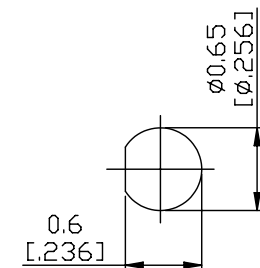

NO.	COMPONENTS	IMPEDANCE
1	SMA MALE	50 OHM
2	JBY100	50 OHM
3	HEAT SHRINKING TUBE	
4	MCX FEMALE FOR BULKHEAD	50 OHM

JYE BAO P/N	L CM (INCH)
A30D85-L100-15	15 (5.906)
A30D85-L100-30	30 (11.811)
A30D85-L100-50	50 (19.685)
A30D85-L100-100	100 (39.370)
A30D85-L100-150	150 (59.055)
A30D85-L100-200	200 (78.740)
A30D85-L100-XXX	CUSTOM LENGTH IN CM

MOUNTING HOLE

<p>LENGTH TOLERANCE IS ±1.5% OR ±10MM, WHICHEVER IS GREATER.</p>	<p>JYE BAO CO., LTD.</p> <p>TAIPEI TAIWAN</p>	
	DESCRIPTION	CABLE ASSEMBLY SMA PLUG TO MCX JACK FOR BULKHEAD
	JYE BAO DRAWING NO.	A30D85-L100-XXX