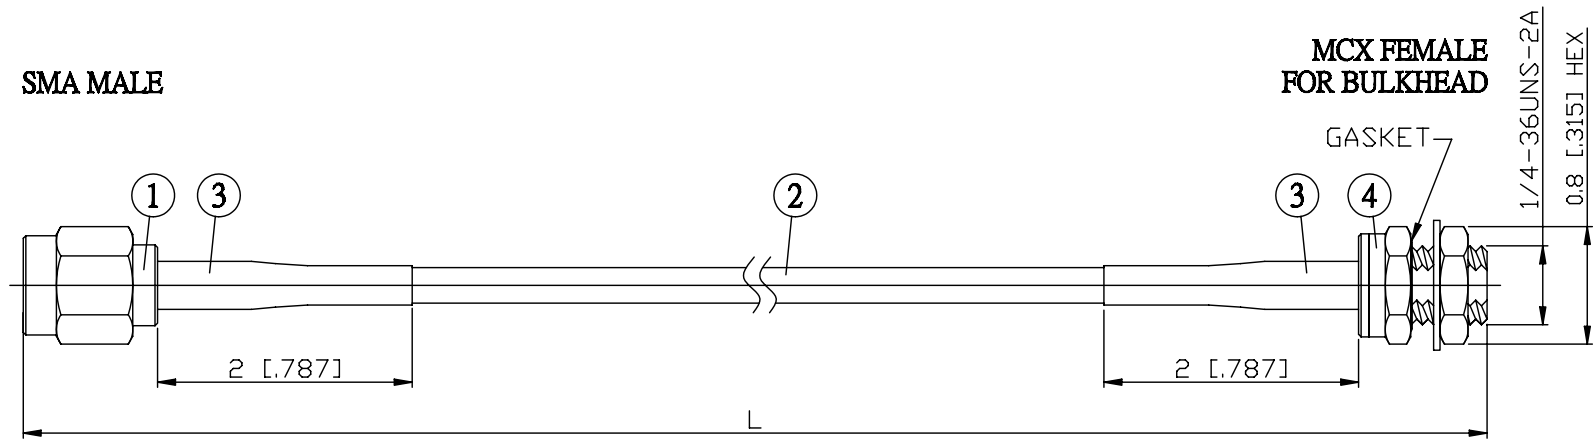

NO.	COMPONENTS	IMPEDANCE
1	SMA MALE	50 OHM
2	JBY100	50 OHM
3	HEAT SHRINKING TUBE	
4	MCX FEMALE FOR BULKHEAD	50 OHM

JYE BAO P/N	L CM (INCH)
A30D85-L100-15	15 (5.906)
A30D85-L100-30	30 (11.811)
A30D85-L100-50	50 (19.685)
A30D85-L100-100	100 (39.370)
A30D85-L100-150	150 (59.055)
A30D85-L100-200	200 (78.740)
A30D85-L100-XXX	CUSTOM LENGTH IN CM

MOUNTING HOLE

<p>LENGTH TOLERANCE IS ±1.5% OR ±10MM, WHICHEVER IS GREATER.</p>	<p>JYE BAO CO., LTD.</p> <p>TAIPEI TAIWAN</p>	
	DESCRIPTION	CABLE ASSEMBLY SMA PLUG TO MCX JACK FOR BULKHEAD
	JYE BAO DRAWING NO.	A30D85-L100-XXX