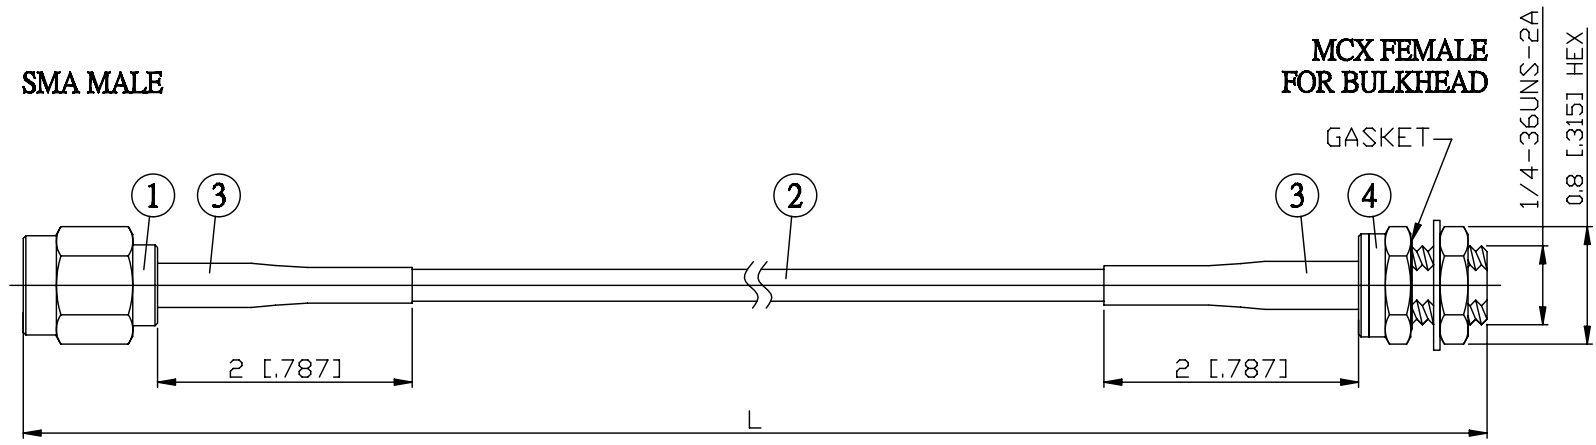

NO.	COMPONENTS	IMPEDANCE
1	SMA MALE	50 OHM
2	RG316	50 OHM
3	HEAT SHRINKING TUBE	
4	MCX FEMALE FOR BULKHEAD	50 OHM

JYE BAO P/N	L CM (INCH)
A30D85-316-15	15 (5.906)
A30D85-316-30	30 (11.811)
A30D85-316-50	50 (19.685)
A30D85-316-100	100 (39.370)
A30D85-316-150	150 (59.055)
A30D85-316-200	200 (78.740)
A30D85-316-XXX	CUSTOM LENGTH IN CM

MOUNTING HOLE

<b>LENGTH TOLERANCE IS ±1.5% OR ±10MM, WHICHEVER IS GREATER.</b>	<b>JYE BAO CO., LTD.</b> TAIPEI TAIWAN	
	DESCRIPTION	CABLE ASSEMBLY SMA PLUG TO MCX JACK FOR BULKHEAD
	JYE BAO DRAWING NO.	A30D85-316-XXX