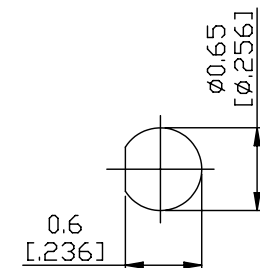

NO.	COMPONENTS	IMPEDANCE
1	SMA MALE	50 OHM
2	RG316	50 OHM
3	HEAT SHRINKING TUBE	
4	MCX FEMALE FOR BULKHEAD	50 OHM

JYE BAO P/N	L CM (INCH)
A30D85-316-15	15 (5.906)
A30D85-316-30	30 (11.811)
A30D85-316-50	50 (19.685)
A30D85-316-100	100 (39.370)
A30D85-316-150	150 (59.055)
A30D85-316-200	200 (78.740)
A30D85-316-XXX	CUSTOM LENGTH IN CM

MOUNTING HOLE

<b>LENGTH TOLERANCE IS ±1.5% OR ±10MM, WHICHEVER IS GREATER.</b>	<b>JYE BAO CO., LTD.</b> TAIPEI TAIWAN	
	DESCRIPTION	CABLE ASSEMBLY SMA PLUG TO MCX JACK FOR BULKHEAD
	JYE BAO DRAWING NO.	A30D85-316-XXX