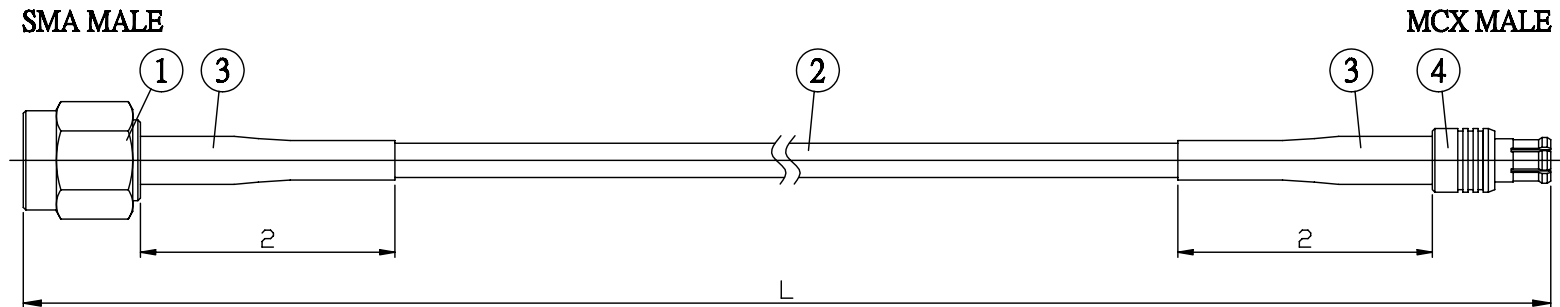

NO.	COMPONENTS	IMPEDANCE
1	SMA MALE	50 OHM
2	.085" HANDBENDABLE CABLE WITH FEP JACKET (=JYBBAO P/N .085SRF-W-P-50-F)	50 OHM
3	HEAT SHRINKING TUBE	
4	MCX MALE	50 OHM

JYE BAO P/N	L CM (INCH)
A30D30-85F-15	15 (5.906)
A30D30-85F-30	30 (11.811)
A30D30-85F-50	50 (19.685)
A30D30-85F-100	100 (39.370)
A30D30-85F-150	150 (59.055)
A30D30-85F-200	200 (78.740)
A30D30-85F-XXX	CUSTOM LENGTH IN CM

LENGTH TOLERANCE IS ±1.5% OR ±10MM, WHICHEVER IS GREATER.	JYE BAO CO., LTD. TAIPEI TAIWAN
	<small>DESCRIPTION</small> CABLE ASSEMBLY SMA PLUG TO MCX PLUG
	<small>JYE BAO DRAWING NO.</small> A30D30-85F-XXX