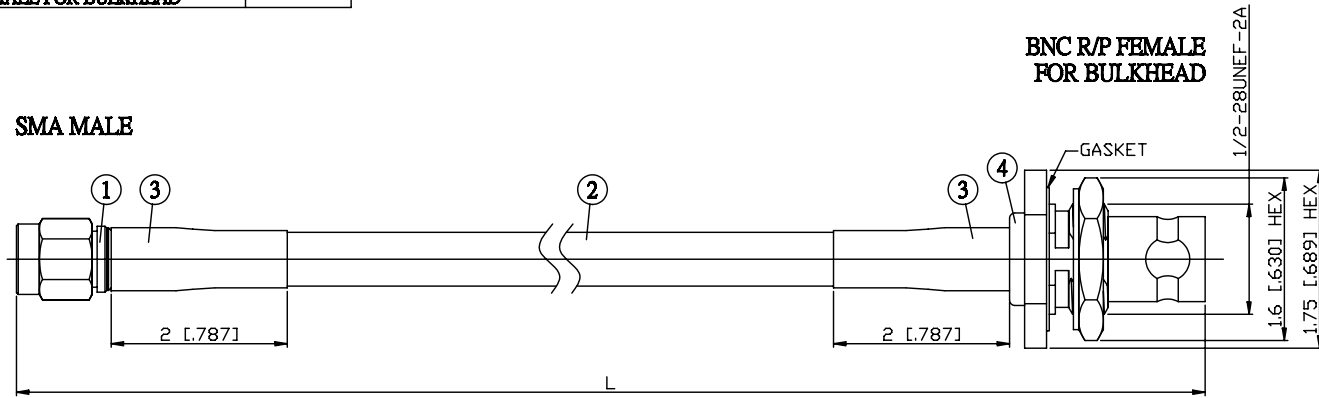

NO.	COMPONENTS	IMPEDANCE
1	SMA MALE	50 OHM
2	JBYP40	50 OHM
3	HEAT SHRINKING TUBE	
4	BNC REVERSE POLARITY FEMALE FOR BULKHEAD	50 OHM

JYE BAO P/N	L CM (INCH)
A30B95-L240-15	15 (5.906)
A30B95-L240-30	30 (11.811)
A30B95-L240-50	50 (19.685)
A30B95-L240-100	100 (39.370)
A30B95-L240-150	150 (59.055)
A30B95-L240-200	200 (78.740)
A30B95-L240-XXX	CUSTOM LENGTH IN CM

MOUNTING HOLE

LENGTH TOLERANCE IS ±1.5% OR ±10MM, WHICHEVER IS GREATER.	<b>JYE BAO CO., LTD.</b> TAIPEI TAIWAN
	DESCRIPTION CABLE ASSEMBLY SMA PLUG TO BNC R/P JACK FOR BULKHEAD
	JYE BAO DRAWING NO. A30B95-L240-XXX