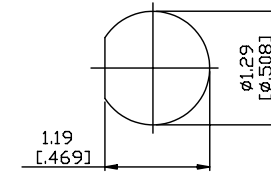

NO.	COMPONENTS	IMPEDANCE
1	SMA MALE	50 OHM
2	JBYP40	50 OHM
3	HEAT SHRINKING TUBE	
4	BNC REVERSE POLARITY FEMALE FOR BULKHEAD	50 OHM

JYE BAO P/N	L CM (INCH)
A30B95-L240-15	15 (5.906)
A30B95-L240-30	30 (11.811)
A30B95-L240-50	50 (19.685)
A30B95-L240-100	100 (39.370)
A30B95-L240-150	150 (59.055)
A30B95-L240-200	200 (78.740)
A30B95-L240-XXX	CUSTOM LENGTH IN CM

MOUNTING HOLE

LENGTH TOLERANCE IS ±1.5% OR ±10MM, WHICHEVER IS GREATER.	<b>JYE BAO CO., LTD.</b> TAIPEI TAIWAN
	DESCRIPTION CABLE ASSEMBLY SMA PLUG TO BNC R/P JACK FOR BULKHEAD
	JYE BAO DRAWING NO. A30B95-L240-XXX