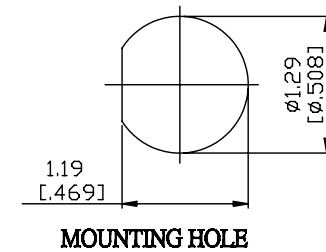

NO.	COMPONENTS	IMPEDANCE
1	SMA MALE	50 OHM
2	.085" TIN PLATED SEMI-RIGID CABLE (TIN PLATED RG405)	50 OHM
3	BNC REVERSE POLARITY FEMALE FOR BULKHEAD	50 OHM

JYE BAO P/N	L CM (INCH)
A30B95-85T-15	15 (5.906)
A30B95-85T-30	30 (11.811)
A30B95-85T-50	50 (19.685)
A30B95-85T-100	100 (39.370)
A30B95-85T-150	150 (59.055)
A30B95-85T-200	200 (78.740)
A30B95-85T-XXX	CUSTOM LENGTH IN CM

LENGTH TOLERANCE IS ±1.5% OR ±10MM, WHICHEVER IS GREATER.	JYE BAO CO., LTD. TAIPEI TAIWAN
	DESCRIPTION CABLE ASSEMBLY SMA PLUG TO BNC R/P JACK FOR BULKHEAD
	JYE BAO DRAWING NO. A30B95-85T-XXX