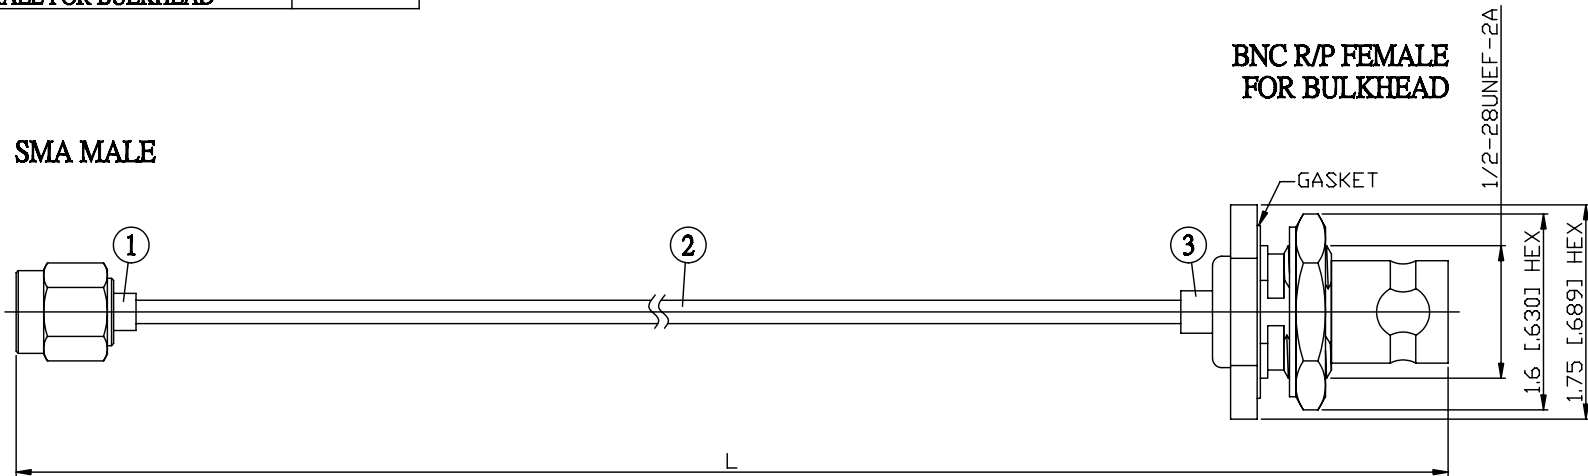

NO.	COMPONENTS	IMPEDANCE
1	SMA MALE	50 OHM
2	.085" TIN PLATED SEMI-RIGID CABLE (TIN PLATED RG405)	50 OHM
3	BNC REVERSE POLARITY FEMALE FOR BULKHEAD	50 OHM

JYE BAO P/N	L CM (INCH)
A30B95-85T-15	15 (5.906)
A30B95-85T-30	30 (11.811)
A30B95-85T-50	50 (19.685)
A30B95-85T-100	100 (39.370)
A30B95-85T-150	150 (59.055)
A30B95-85T-200	200 (78.740)
A30B95-85T-XXX	CUSTOM LENGTH IN CM

LENGTH TOLERANCE IS ±1.5% OR ±10MM, WHICHEVER IS GREATER.	JYE BAO CO., LTD. TAIPEI TAIWAN
	DESCRIPTION CABLE ASSEMBLY SMA PLUG TO BNC R/P JACK FOR BULKHEAD
	JYE BAO DRAWING NO. A30B95-85T-XXX