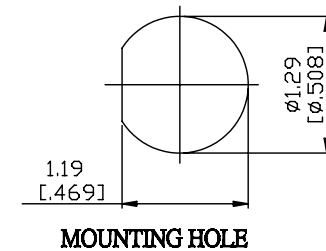

NO.	COMPONENTS	IMPEDANCE
1	SMA MALE	50 OHM
2	.085" HANDBENDABLE CABLE (= JYEBAO P/N .085SRF-W-P-50)	50 OHM
3	BNC REVERSE POLARITY FEMALE FOR BULKHEAD	50 OHM

JYE BAO P/N	L CM (INCH)
A30B95-85S-15	15 (5.906)
A30B95-85S-30	30 (11.811)
A30B95-85S-50	50 (19.685)
A30B95-85S-100	100 (39.370)
A30B95-85S-150	150 (59.055)
A30B95-85S-200	200 (78.740)
A30B95-85S-XXX	CUSTOM LENGTH IN CM

LENGTH TOLERANCE IS ±1.5% OR ±10MM, WHICHEVER IS GREATER.	JYE BAO CO., LTD. TAIPEI TAIWAN	
	DESCRIPTION	CABLE ASSEMBLY SMA PLUG TO BNC R/P JACK FOR BULKHEAD
	JYE BAO DRAWING NO.	A30B95-85S-XXX