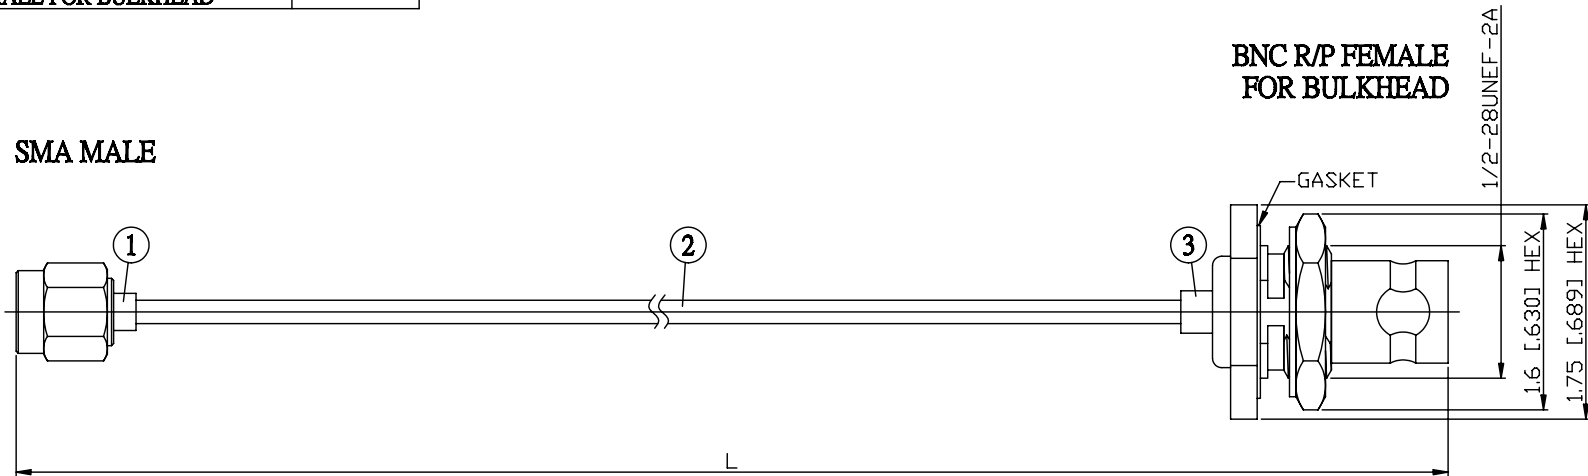

NO.	COMPONENTS	IMPEDANCE
1	SMA MALE	50 OHM
2	.085" HANDBENDABLE CABLE (= JYEBAO P/N .085SRF-W-P-50)	50 OHM
3	BNC REVERSE POLARITY FEMALE FOR BULKHEAD	50 OHM

JYE BAO P/N	L CM (INCH)
A30B95-85S-15	15 (5.906)
A30B95-85S-30	30 (11.811)
A30B95-85S-50	50 (19.685)
A30B95-85S-100	100 (39.370)
A30B95-85S-150	150 (59.055)
A30B95-85S-200	200 (78.740)
A30B95-85S-XXX	CUSTOM LENGTH IN CM

LENGTH TOLERANCE IS ±1.5% OR ±10MM, WHICHEVER IS GREATER.	JYE BAO CO., LTD. TAIPEI TAIWAN	
	DESCRIPTION	CABLE ASSEMBLY SMA PLUG TO BNC R/P JACK FOR BULKHEAD
	JYE BAO DRAWING NO.	A30B95-85S-XXX