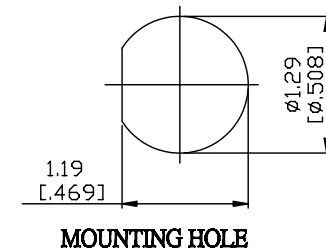

NO.	COMPONENTS	IMPEDANCE
1	SMA MALE	50 OHM
2	RG58	50 OHM
3	HEAT SHRINKING TUBE	
4	BNC REVERSE POLARITY FEMALE FOR BULKHEAD	50 OHM

JYE BAO P/N	L CM (INCH)
A30B95-58-15	15 (5.906)
A30B95-58-30	30 (11.811)
A30B95-58-50	50 (19.685)
A30B95-58-100	100 (39.370)
A30B95-58-150	150 (59.055)
A30B95-58-200	200 (78.740)
A30B95-58-XXX	CUSTOM LENGTH IN CM

LENGTH TOLERANCE IS ±1.5% OR ±10MM, WHICHEVER IS GREATER.	JYE BAO CO., LTD. TAIPEI TAIWAN
	DESCRIPTION CABLE ASSEMBLY SMA PLUG TO BNC R/P JACK FOR BULKHEAD
	JYE BAO DRAWING NO. A30B95-58-XXX