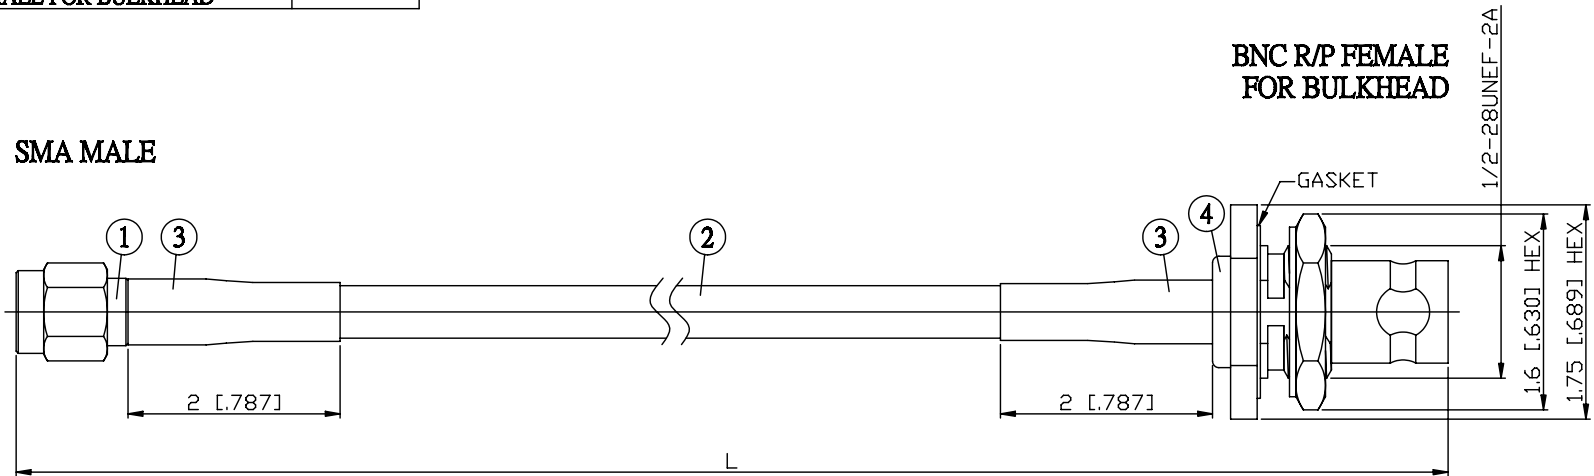

NO.	COMPONENTS	IMPEDANCE
1	SMA MALE	50 OHM
2	RG58	50 OHM
3	HEAT SHRINKING TUBE	
4	BNC REVERSE POLARITY FEMALE FOR BULKHEAD	50 OHM

JYE BAO P/N	L CM (INCH)
A30B95-58-15	15 (5.906)
A30B95-58-30	30 (11.811)
A30B95-58-50	50 (19.685)
A30B95-58-100	100 (39.370)
A30B95-58-150	150 (59.055)
A30B95-58-200	200 (78.740)
A30B95-58-XXX	CUSTOM LENGTH IN CM

LENGTH TOLERANCE IS ±1.5% OR ±10MM, WHICHEVER IS GREATER.	JYE BAO CO., LTD. TAIPEI TAIWAN
	DESCRIPTION CABLE ASSEMBLY SMA PLUG TO BNC R/P JACK FOR BULKHEAD
	JYE BAO DRAWING NO. A30B95-58-XXX