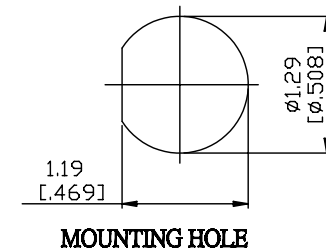

NO.	COMPONENTS	IMPEDANCE
1	SMA MALE	50 OHM
2	RG316	50 OHM
3	HEAT SHRINKING TUBE	
4	BNC REVERSE POLARITY FEMALE FOR BULKHEAD	50 OHM

JYE BAO P/N	L CM (INCH)
A30B95-316-15	15 (5.906)
A30B95-316-30	30 (11.811)
A30B95-316-50	50 (19.685)
A30B95-316-100	100 (39.370)
A30B95-316-150	150 (59.055)
A30B95-316-200	200 (78.740)
A30B95-316-XXX	CUSTOM LENGTH IN CM

LENGTH TOLERANCE IS $\pm 1.5\%$ OR $\pm 10\text{MM}$ , WHICHEVER IS GREATER.	<b>JYE BAO CO., LTD.</b> TAIPEI TAIWAN
	DESCRIPTION CABLE ASSEMBLY SMA PLUG TO BNC R/P JACK FOR BULKHEAD
	JYE BAO DRAWING NO. A30B95-316-XXX