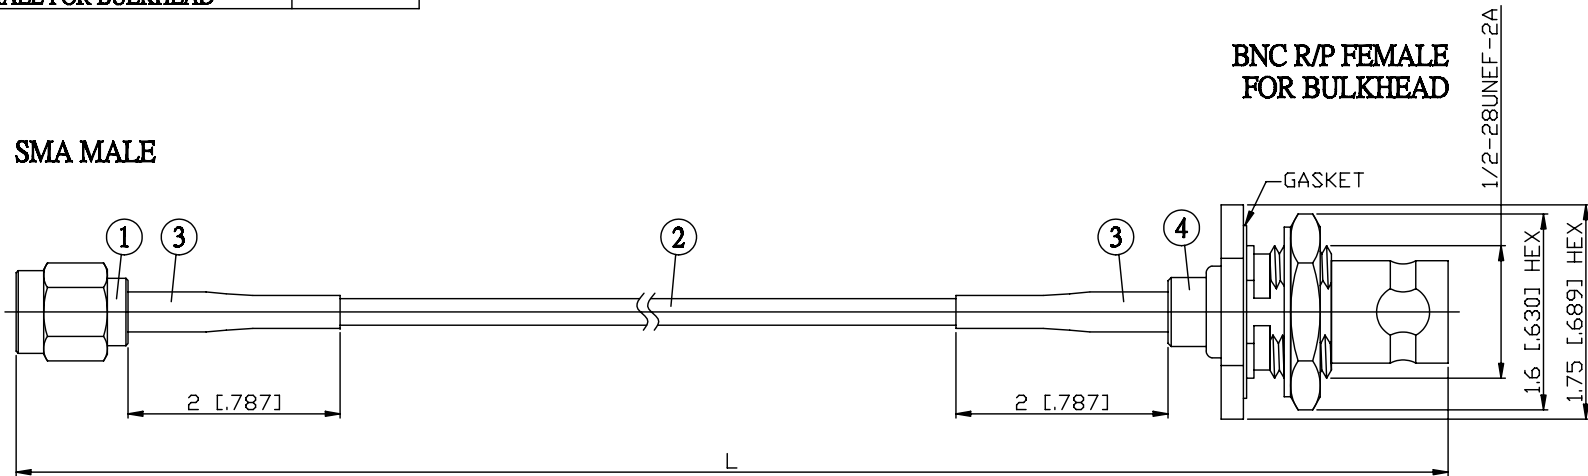

NO.	COMPONENTS	IMPEDANCE
1	SMA MALE	50 OHM
2	RG316	50 OHM
3	HEAT SHRINKING TUBE	
4	BNC REVERSE POLARITY FEMALE FOR BULKHEAD	50 OHM

JYE BAO P/N	L CM (INCH)
A30B95-316-15	15 (5.906)
A30B95-316-30	30 (11.811)
A30B95-316-50	50 (19.685)
A30B95-316-100	100 (39.370)
A30B95-316-150	150 (59.055)
A30B95-316-200	200 (78.740)
A30B95-316-XXX	CUSTOM LENGTH IN CM

LENGTH TOLERANCE IS $\pm 1.5\%$ OR $\pm 10\text{MM}$ , WHICHEVER IS GREATER.	<b>JYE BAO CO., LTD.</b> TAIPEI TAIWAN
	DESCRIPTION CABLE ASSEMBLY SMA PLUG TO BNC R/P JACK FOR BULKHEAD
	JYE BAO DRAWING NO. A30B95-316-XXX