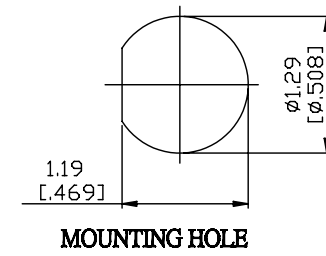

NO.	COMPONENTS	IMPEDANCE
1	SMA MALE	50 OHM
2	RG223	50 OHM
3	HEAT SHRINKING TUBE	
4	BNC REVERSE POLARITY FEMALE FOR BULKHEAD	50 OHM

JYE BAO P/N	L CM (INCH)
A30B95-223-15	15 (5.906)
A30B95-223-30	30 (11.811)
A30B95-223-50	50 (19.685)
A30B95-223-100	100 (39.370)
A30B95-223-150	150 (59.055)
A30B95-223-200	200 (78.740)
A30B95-223-XXX	CUSTOM LENGTH IN CM

LENGTH TOLERANCE IS ±1.5% OR ±10MM, WHICHEVER IS GREATER.	JYE BAO CO., LTD. TAIPEI TAIWAN
	DESCRIPTION CABLE ASSEMBLY SMA PLUG TO BNC R/P JACK FOR BULKHEAD
	JYE BAO DRAWING NO. A30B95-223-XXX