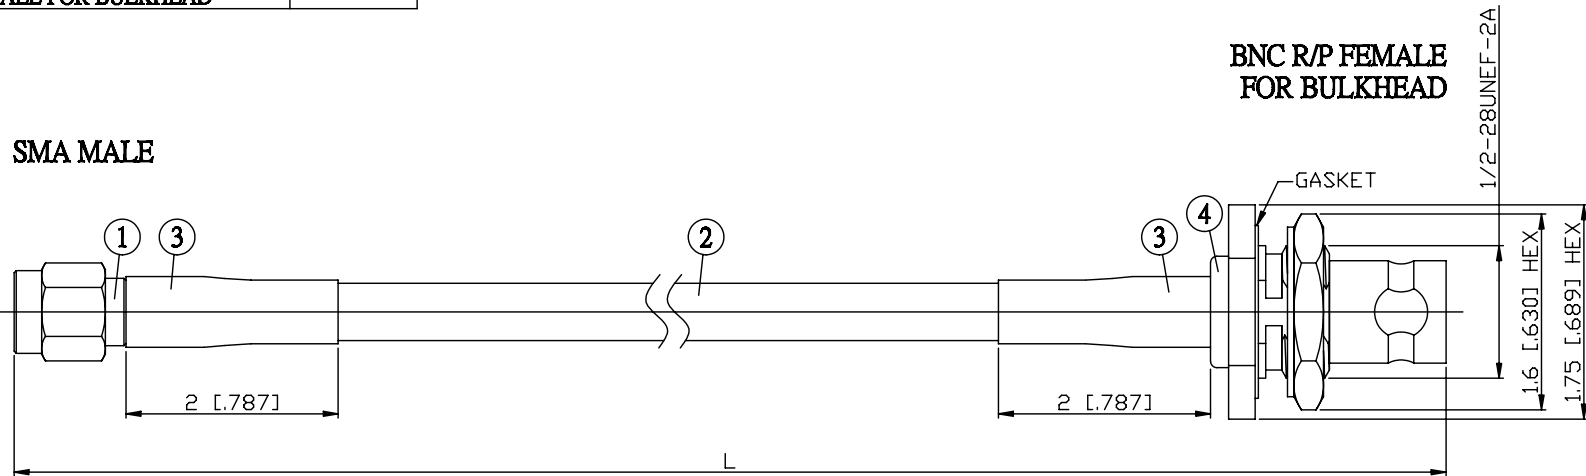

NO.	COMPONENTS	IMPEDANCE
1	SMA MALE	50 OHM
2	RG223	50 OHM
3	HEAT SHRINKING TUBE	
4	BNC REVERSE POLARITY FEMALE FOR BULKHEAD	50 OHM

JYE BAO P/N	L CM (INCH)
A30B95-223-15	15 (5.906)
A30B95-223-30	30 (11.811)
A30B95-223-50	50 (19.685)
A30B95-223-100	100 (39.370)
A30B95-223-150	150 (59.055)
A30B95-223-200	200 (78.740)
A30B95-223-XXX	CUSTOM LENGTH IN CM

LENGTH TOLERANCE IS ±1.5% OR ±10MM, WHICHEVER IS GREATER.	JYE BAO CO., LTD. TAIPEI TAIWAN
	DESCRIPTION CABLE ASSEMBLY SMA PLUG TO BNC R/P JACK FOR BULKHEAD
	JYE BAO DRAWING NO. A30B95-223-XXX