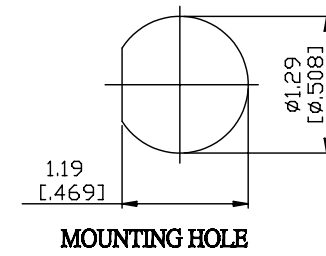

NO.	COMPONENTS	IMPEDANCE
1	SMA MALE	50 OHM
2	RG174	50 OHM
3	HEAT SHRINKING TUBE	
4	BNC REVERSE POLARITY FEMALE FOR BULKHEAD	50 OHM

JYE BAO P/N	L CM (INCH)
A30B95-174-15	15 (5.906)
A30B95-174-30	30 (11.811)
A30B95-174-50	50 (19.685)
A30B95-174-100	100 (39.370)
A30B95-174-150	150 (59.055)
A30B95-174-200	200 (78.740)
A30B95-174-XXX	CUSTOM LENGTH IN CM

LENGTH TOLERANCE IS ±1.5% OR ±10MM, WHICHEVER IS GREATER.	JYE BAO CO., LTD. TAIPEI TAIWAN
	DESCRIPTION CABLE ASSEMBLY SMA PLUG TO BNC R/P JACK FOR BULKHEAD
	JYE BAO DRAWING NO. A30B95-174-XXX