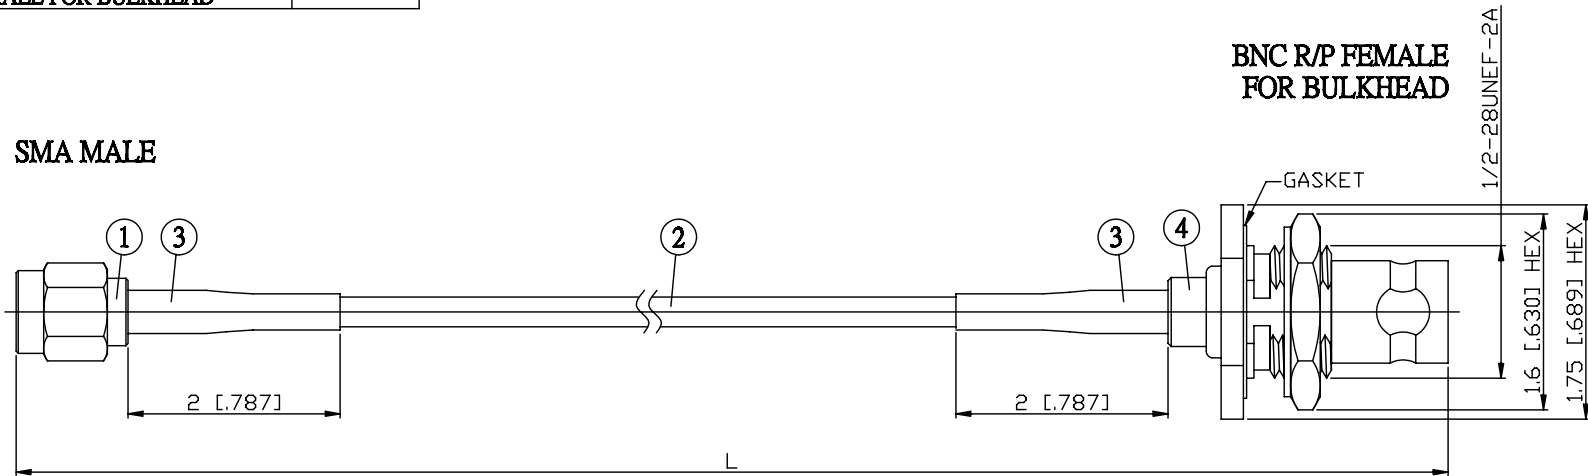

NO.	COMPONENTS	IMPEDANCE
1	SMA MALE	50 OHM
2	RG174	50 OHM
3	HEAT SHRINKING TUBE	
4	BNC REVERSE POLARITY FEMALE FOR BULKHEAD	50 OHM

JYE BAO P/N	L CM (INCH)
A30B95-174-15	15 (5.906)
A30B95-174-30	30 (11.811)
A30B95-174-50	50 (19.685)
A30B95-174-100	100 (39.370)
A30B95-174-150	150 (59.055)
A30B95-174-200	200 (78.740)
A30B95-174-XXX	CUSTOM LENGTH IN CM

LENGTH TOLERANCE IS ±1.5% OR ±10MM, WHICHEVER IS GREATER.	JYE BAO CO., LTD. TAIPEI TAIWAN
	DESCRIPTION CABLE ASSEMBLY SMA PLUG TO BNC R/P JACK FOR BULKHEAD
	JYE BAO DRAWING NO. A30B95-174-XXX