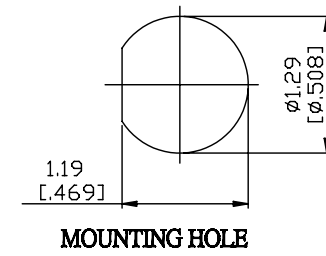

NO.	COMPONENTS	IMPEDANCE
1	SMA MALE	50 OHM
2	RG142	50 OHM
3	HEAT SHRINKING TUBE	
4	BNC REVERSE POLARITY FEMALE FOR BULKHEAD	50 OHM

JYE BAO P/N	L CM (INCH)
A30B95-142-15	15 (5.906)
A30B95-142-30	30 (11.811)
A30B95-142-50	50 (19.685)
A30B95-142-100	100 (39.370)
A30B95-142-150	150 (59.055)
A30B95-142-200	200 (78.740)
A30B95-142-XXX	CUSTOM LENGTH IN CM

LENGTH TOLERANCE IS ±1.5% OR ±10MM, WHICHEVER IS GREATER.	JYE BAO CO., LTD. TAIPEI TAIWAN
	DESCRIPTION CABLE ASSEMBLY SMA PLUG TO BNC R/P JACK FOR BULKHEAD
	JYE BAO DRAWING NO. A30B95-142-XXX