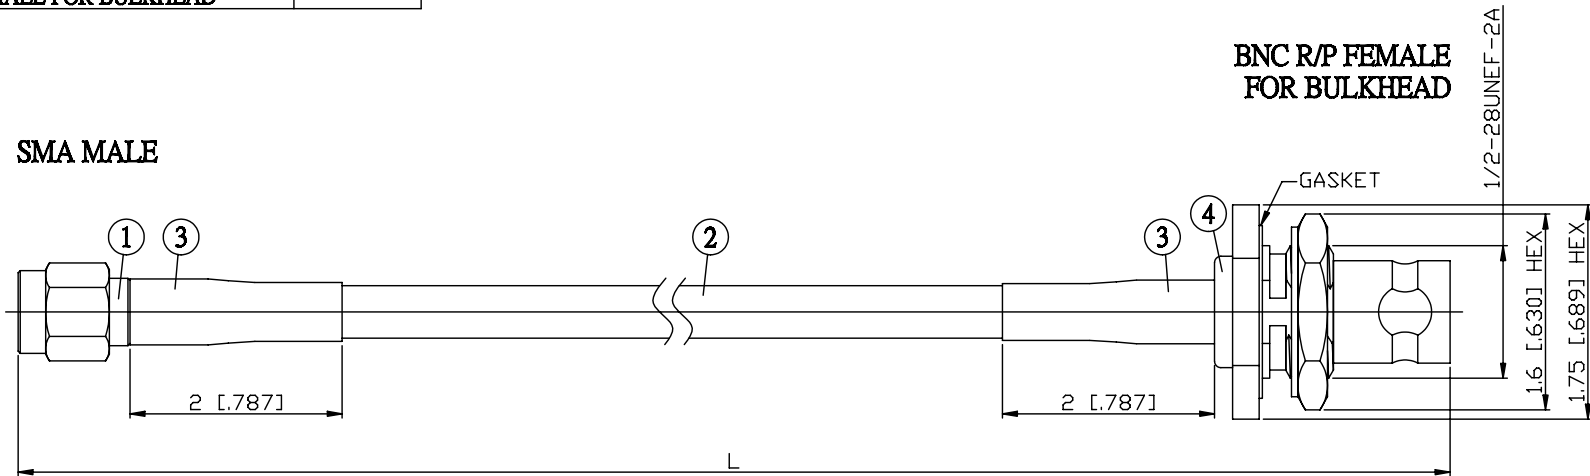

NO.	COMPONENTS	IMPEDANCE
1	SMA MALE	50 OHM
2	RG142	50 OHM
3	HEAT SHRINKING TUBE	
4	BNC REVERSE POLARITY FEMALE FOR BULKHEAD	50 OHM

JYE BAO P/N	L CM (INCH)
A30B95-142-15	15 (5.906)
A30B95-142-30	30 (11.811)
A30B95-142-50	50 (19.685)
A30B95-142-100	100 (39.370)
A30B95-142-150	150 (59.055)
A30B95-142-200	200 (78.740)
A30B95-142-XXX	CUSTOM LENGTH IN CM

LENGTH TOLERANCE IS ±1.5% OR ±10MM, WHICHEVER IS GREATER.	JYE BAO CO., LTD. TAIPEI TAIWAN
	DESCRIPTION CABLE ASSEMBLY SMA PLUG TO BNC R/P JACK FOR BULKHEAD
	JYE BAO DRAWING NO. A30B95-142-XXX