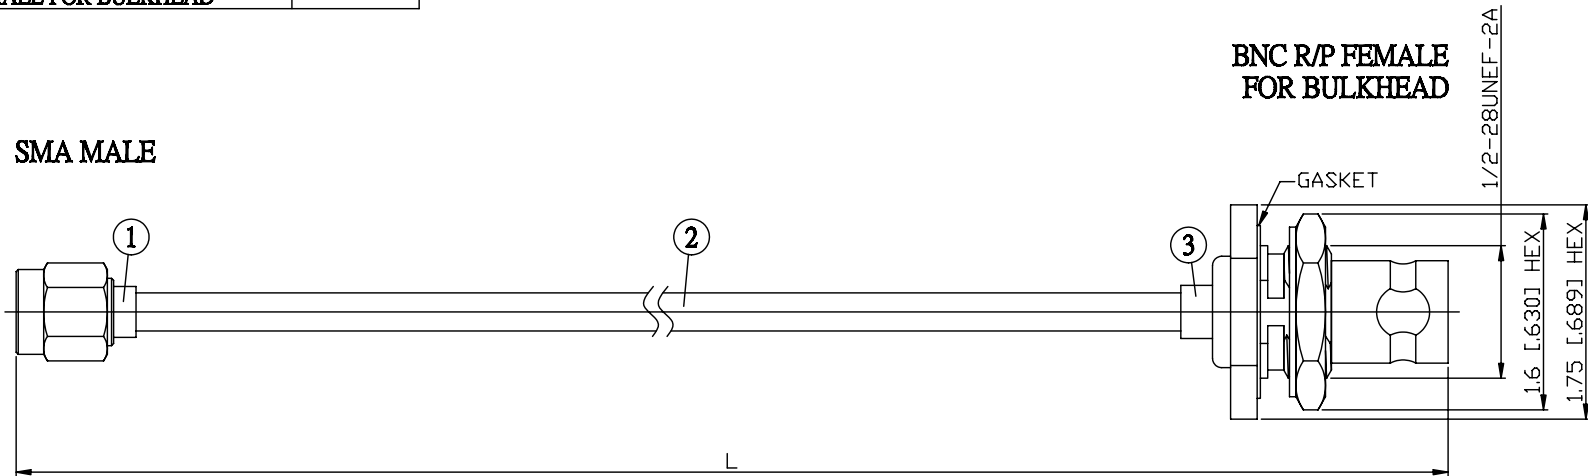

NO.	COMPONENTS	IMPEDANCE
1	SMA MALE	50 OHM
2	.141" HANDBENDABLE CABLE (= JYEBAO P/N .141SRF-W-P-50)	50 OHM
3	BNC REVERSE POLARITY FEMALE FOR BULKHEAD	50 OHM

JYE BAO P/N	L CM (INCH)
A30B95-141S-15	15 (5.906)
A30B95-141S-30	30 (11.811)
A30B95-141S-50	50 (19.685)
A30B95-141S-100	100 (39.370)
A30B95-141S-150	150 (59.055)
A30B95-141S-200	200 (78.740)
A30B95-141S-XXX	CUSTOM LENGTH IN CM

LENGTH TOLERANCE IS ±1.5% OR ±10MM, WHICHEVER IS GREATER.	JYE BAO CO., LTD.	
	TAIPEI TAIWAN	
	DESCRIPTION	CABLE ASSEMBLY SMA PLUG TO BNC R/P JACK FOR BULKHEAD
	JYE BAO DRAWING NO.	A30B95-141S-XXX