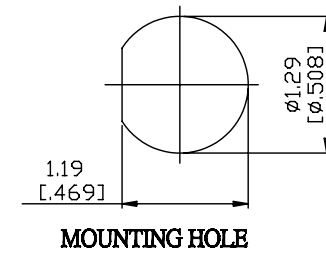

NO.	COMPONENTS	IMPEDANCE
1	SMA MALE	50 OHM
2	.141" HANDBENDABLE CABLE (= JYEBAO P/N .141SRF-W-P-50)	50 OHM
3	BNC REVERSE POLARITY FEMALE FOR BULKHEAD	50 OHM

JYE BAO P/N	L CM (INCH)
A30B95-141S-15	15 (5.906)
A30B95-141S-30	30 (11.811)
A30B95-141S-50	50 (19.685)
A30B95-141S-100	100 (39.370)
A30B95-141S-150	150 (59.055)
A30B95-141S-200	200 (78.740)
A30B95-141S-XXX	CUSTOM LENGTH IN CM

LENGTH TOLERANCE IS ±1.5% OR ±10MM, WHICHEVER IS GREATER.	JYE BAO CO., LTD.	
	TAIPEI TAIWAN	
	DESCRIPTION	CABLE ASSEMBLY SMA PLUG TO BNC R/P JACK FOR BULKHEAD
	JYE BAO DRAWING NO.	A30B95-141S-XXX