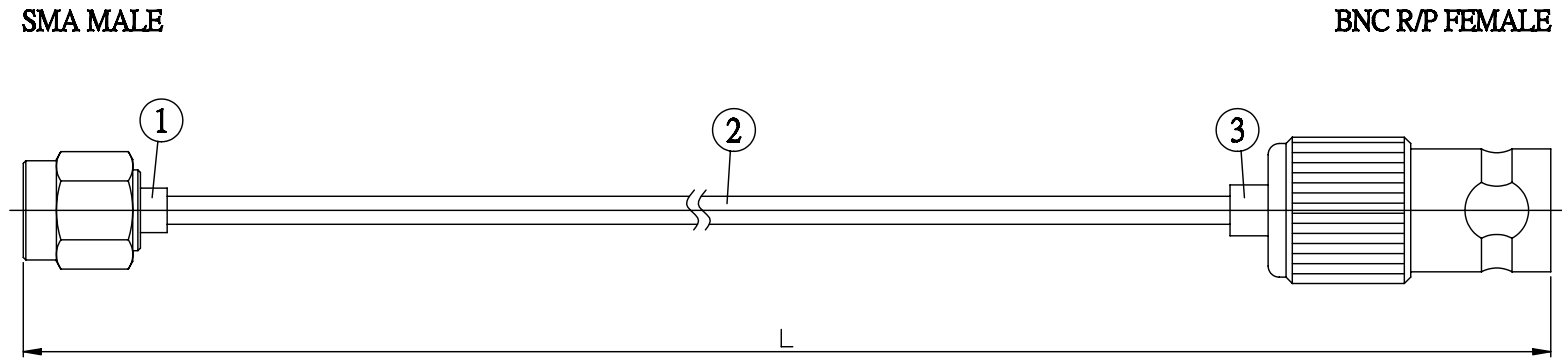

NO.	COMPONENTS	IMPEDANCE
1	SMA MALE	50 OHM
2	.085" HANDBENDABLE CABLE (= JYEBAO P/N .085SRF-W-P-50)	50 OHM
3	BNC REVERSE POLARITY FEMALE	50 OHM

JYE BAO P/N	L CM (INCH)
A30B90-85S-15	15 (5.906)
A30B90-85S-30	30 (11.811)
A30B90-85S-50	50 (19.685)
A30B90-85S-100	100 (39.370)
A30B90-85S-150	150 (59.055)
A30B90-85S-200	200 (78.740)
A30B90-85S-XXX	CUSTOM LENGTH IN CM

<b>LENGTH TOLERANCE IS ±1.5% OR ±10MM, WHICHEVER IS GREATER.</b>	<b>JYE BAO CO., LTD.</b> TAIPEI TAIWAN
	<small>DESCRIPTION</small> CABLE ASSEMBLY SMA PLUG TO BNC R/P JACK
	<small>JYE BAO DRAWING NO.</small> A30B90-85S-XXX