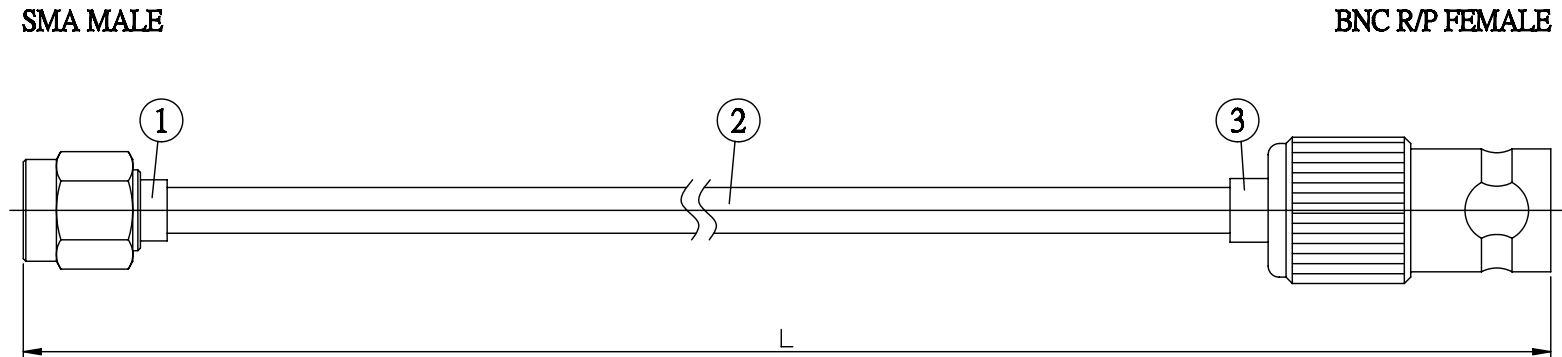

NO.	COMPONENTS	IMPEDANCE
1	SMA MALE	50 OHM
2	.141" HANDBENDABLE CABLE (= JYEBAO P/N .141SRF-W-P-50)	50 OHM
3	BNC REVERSE POLARITY FEMALE	50 OHM

JYE BAO P/N	L CM (INCH)
A30B90-141S-15	15 (5.906)
A30B90-141S-30	30 (11.811)
A30B90-141S-50	50 (19.685)
A30B90-141S-100	100 (39.370)
A30B90-141S-150	150 (59.055)
A30B90-141S-200	200 (78.740)
A30B90-141S-XXX	CUSTOM LENGTH IN CM

<b>LENGTH TOLERANCE IS ±1.5% OR ±10MM, WHICHEVER IS GREATER.</b>	<b>JYE BAO CO., LTD.</b> TAIPEI TAIWAN
	<small>DESCRIPTION</small> CABLE ASSEMBLY SMA PLUG TO BNC R/P JACK
	<small>JYE BAO DRAWING NO.</small> A30B90-141S-XXX