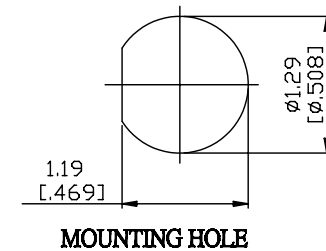

NO.	COMPONENTS	IMPEDANCE
1	SMA MALE	50 OHM
2	JBY240	50 OHM
3	HEAT SHRINKING TUBE	
4	BNC FEMALE FOR BULKHEAD	50 OHM

JYE BAO P/N	L CM (INCH)
A30B85-L240-15	15 (5.906)
A30B85-L240-30	30 (11.811)
A30B85-L240-50	50 (19.685)
A30B85-L240-100	100 (39.370)
A30B85-L240-150	150 (59.055)
A30B85-L240-200	200 (78.740)
A30B85-L240-XXX	CUSTOM LENGTH IN CM

LENGTH TOLERANCE IS ±1.5% OR ±10MM, WHICHEVER IS GREATER.	JYE BAO CO., LTD.	
	TAIPEI TAIWAN	
	DESCRIPTION	CABLE ASSEMBLY SMA PLUG TO BNC JACK FOR BULKHEAD
	JYE BAO DRAWING NO.	A30B85-L240-XXX