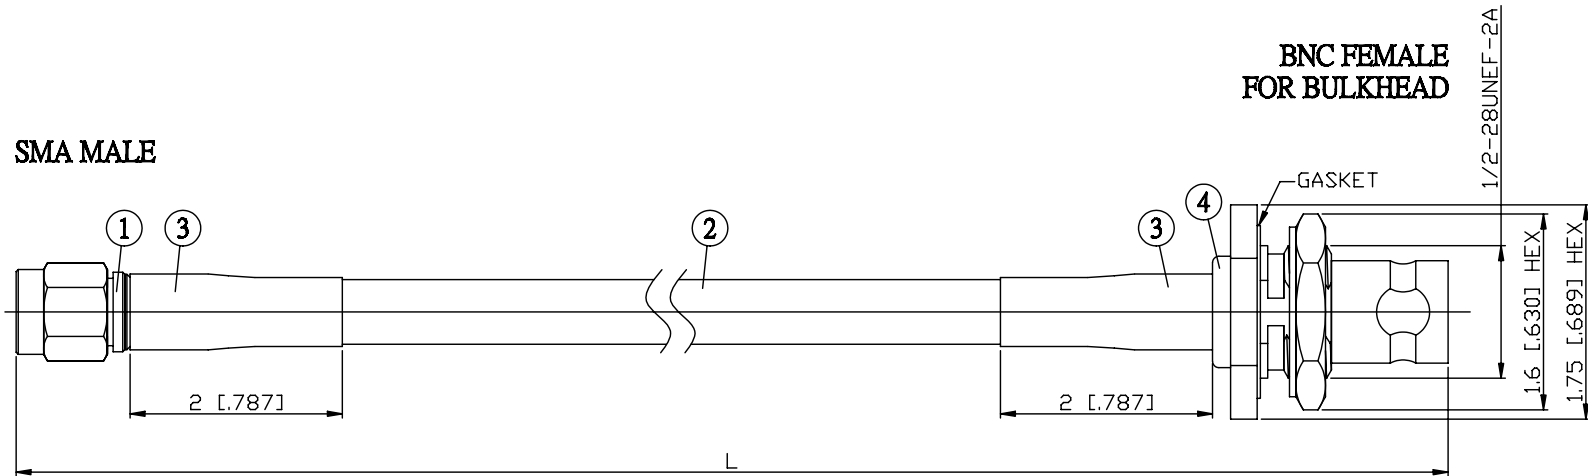

NO.	COMPONENTS	IMPEDANCE
1	SMA MALE	50 OHM
2	JBY240	50 OHM
3	HEAT SHRINKING TUBE	
4	BNC FEMALE FOR BULKHEAD	50 OHM

JYE BAO P/N	L CM (INCH)
A30B85-L240-15	15 (5.906)
A30B85-L240-30	30 (11.811)
A30B85-L240-50	50 (19.685)
A30B85-L240-100	100 (39.370)
A30B85-L240-150	150 (59.055)
A30B85-L240-200	200 (78.740)
A30B85-L240-XXX	CUSTOM LENGTH IN CM

LENGTH TOLERANCE IS ±1.5% OR ±10MM, WHICHEVER IS GREATER.	JYE BAO CO., LTD.	
	TAIPEI TAIWAN	
	DESCRIPTION	CABLE ASSEMBLY SMA PLUG TO BNC JACK FOR BULKHEAD
	JYE BAO DRAWING NO.	A30B85-L240-XXX