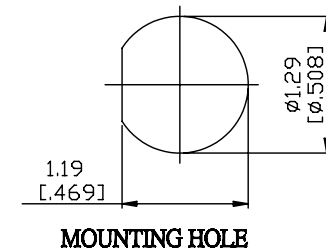

NO.	COMPONENTS	IMPEDANCE
1	SMA MALE	50 OHM
2	JBY195	50 OHM
3	HEAT SHRINKING TUBE	
4	BNC FEMALE FOR BULKHEAD	50 OHM

JYE BAO P/N	L CM (INCH)
A30B85-L195-15	15 (5.906)
A30B85-L195-30	30 (11.811)
A30B85-L195-50	50 (19.685)
A30B85-L195-100	100 (39.370)
A30B85-L195-150	150 (59.055)
A30B85-L195-200	200 (78.740)
A30B85-L195-XXX	CUSTOM LENGTH IN CM

LENGTH TOLERANCE IS ±1.5% OR ±10MM, WHICHEVER IS GREATER.	JYE BAO CO., LTD. TAIPEI TAIWAN	
	DESCRIPTION	CABLE ASSEMBLY SMA PLUG TO BNC JACK FOR BULKHEAD
	JYE BAO DRAWING NO.	A30B85-L195-XXX