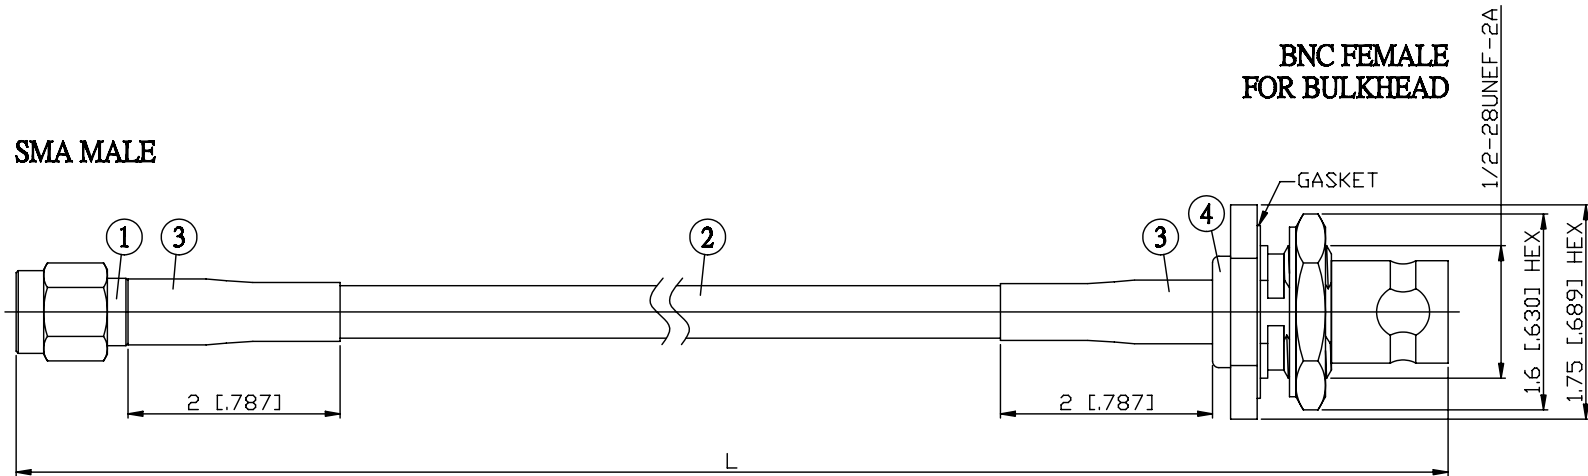

NO.	COMPONENTS	IMPEDANCE
1	SMA MALE	50 OHM
2	JBY195	50 OHM
3	HEAT SHRINKING TUBE	
4	BNC FEMALE FOR BULKHEAD	50 OHM

JYE BAO P/N	L CM (INCH)
A30B85-L195-15	15 (5.906)
A30B85-L195-30	30 (11.811)
A30B85-L195-50	50 (19.685)
A30B85-L195-100	100 (39.370)
A30B85-L195-150	150 (59.055)
A30B85-L195-200	200 (78.740)
A30B85-L195-XXX	CUSTOM LENGTH IN CM

LENGTH TOLERANCE IS ±1.5% OR ±10MM, WHICHEVER IS GREATER.	JYE BAO CO., LTD. TAIPEI TAIWAN	
	DESCRIPTION	CABLE ASSEMBLY SMA PLUG TO BNC JACK FOR BULKHEAD
	JYE BAO DRAWING NO.	A30B85-L195-XXX