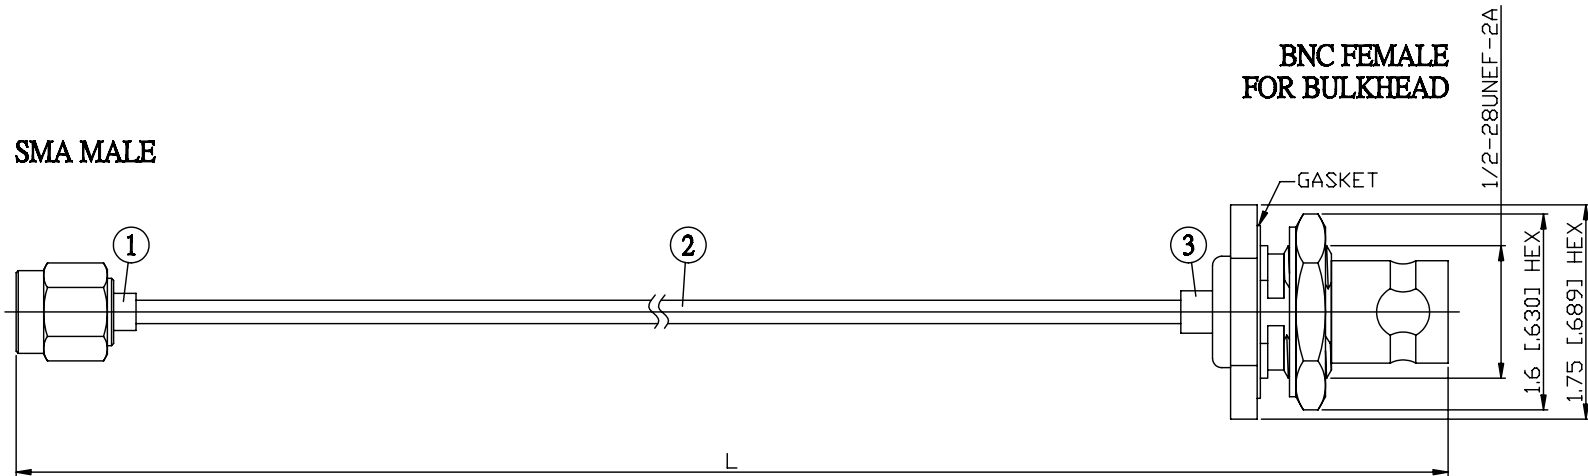

NO.	COMPONENTS	IMPEDANCE
1	SMA MALE	50 OHM
2	.085" TIN PLATED SEMI-RIGID CABLE (TIN PLATED RG405)	50 OHM
3	BNC FEMALE FOR BULKHEAD	50 OHM

JYE BAO P/N	L CM (INCH)
A30B85-85T-15	15 (5.906)
A30B85-85T-30	30 (11.811)
A30B85-85T-50	50 (19.685)
A30B85-85T-100	100 (39.370)
A30B85-85T-150	150 (59.055)
A30B85-85T-200	200 (78.740)
A30B85-85T-XXX	CUSTOM LENGTH IN CM

LENGTH TOLERANCE IS ±1.5% OR ±10MM, WHICHEVER IS GREATER.	JYE BAO CO., LTD.	
	TAIPEI TAIWAN	
	DESCRIPTION	CABLE ASSEMBLY SMA PLUG TO BNC JACK FOR BULKHEAD
	JYE BAO DRAWING NO.	A30B85-85T-XXX