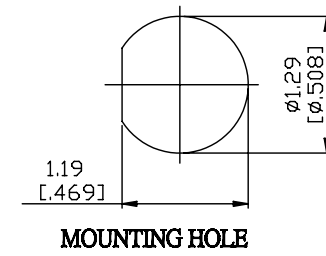

NO.	COMPONENTS	IMPEDANCE
1	SMA MALE	50 OHM
2	.085" TIN PLATED SEMI-RIGID CABLE (TIN PLATED RG405)	50 OHM
3	BNC FEMALE FOR BULKHEAD	50 OHM

JYE BAO P/N	L CM (INCH)
A30B85-85T-15	15 (5.906)
A30B85-85T-30	30 (11.811)
A30B85-85T-50	50 (19.685)
A30B85-85T-100	100 (39.370)
A30B85-85T-150	150 (59.055)
A30B85-85T-200	200 (78.740)
A30B85-85T-XXX	CUSTOM LENGTH IN CM

LENGTH TOLERANCE IS ±1.5% OR ±10MM, WHICHEVER IS GREATER.	JYE BAO CO., LTD.	
	TAIPEI TAIWAN	
	DESCRIPTION	CABLE ASSEMBLY SMA PLUG TO BNC JACK FOR BULKHEAD
	JYE BAO DRAWING NO.	A30B85-85T-XXX