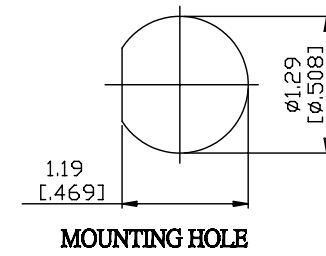

NO.	COMPONENTS	IMPEDANCE
1	SMA MALE	50 OHM
2	RG58	50 OHM
3	HEAT SHRINKING TUBE	
4	BNC FEMALE FOR BULKHEAD	50 OHM

JYE BAO P/N	L CM (INCH)
A30B85-58-15	15 (5.906)
A30B85-58-30	30 (11.811)
A30B85-58-50	50 (19.685)
A30B85-58-100	100 (39.370)
A30B85-58-150	150 (59.055)
A30B85-58-200	200 (78.740)
A30B85-58-XXX	CUSTOM LENGTH IN CM

<b>LENGTH TOLERANCE IS ±1.5% OR ±10MM, WHICHEVER IS GREATER.</b>	<b>JYE BAO CO., LTD.</b> TAIPEI TAIWAN	
	DESCRIPTION	CABLE ASSEMBLY SMA PLUG TO BNC JACK FOR BULKHEAD
	JYE BAO DRAWING NO.	A30B85-58-XXX