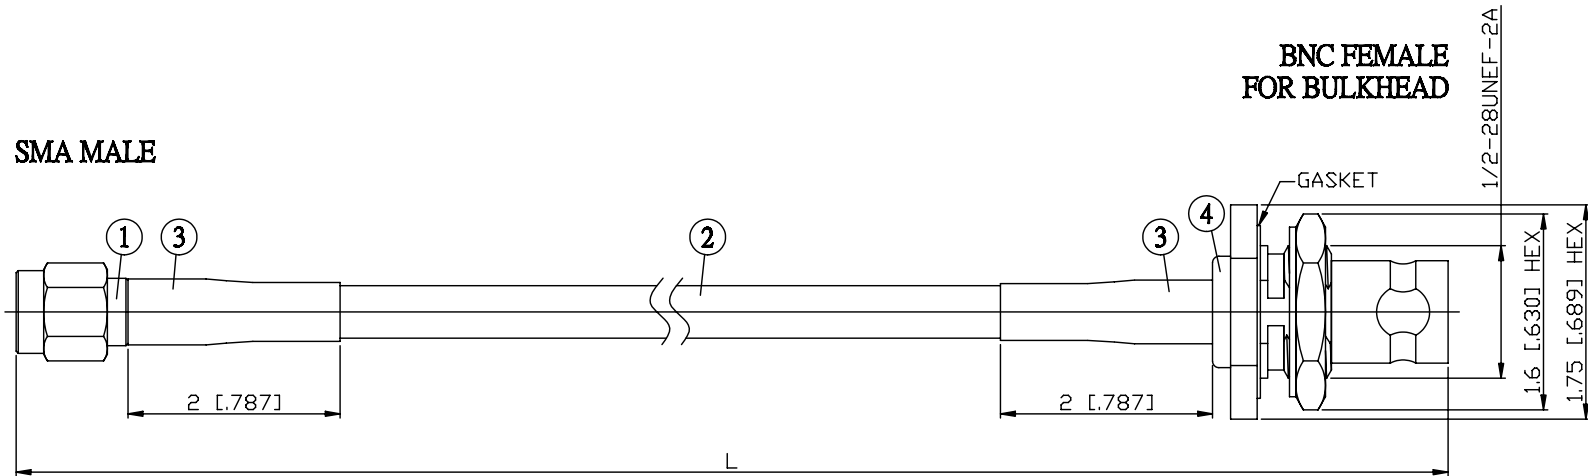

NO.	COMPONENTS	IMPEDANCE
1	SMA MALE	50 OHM
2	RG58	50 OHM
3	HEAT SHRINKING TUBE	
4	BNC FEMALE FOR BULKHEAD	50 OHM

JYE BAO P/N	L CM (INCH)
A30B85-58-15	15 (5.906)
A30B85-58-30	30 (11.811)
A30B85-58-50	50 (19.685)
A30B85-58-100	100 (39.370)
A30B85-58-150	150 (59.055)
A30B85-58-200	200 (78.740)
A30B85-58-XXX	CUSTOM LENGTH IN CM

<b>LENGTH TOLERANCE IS ±1.5% OR ±10MM, WHICHEVER IS GREATER.</b>	<b>JYE BAO CO., LTD.</b> TAIPEI TAIWAN	
	DESCRIPTION	CABLE ASSEMBLY SMA PLUG TO BNC JACK FOR BULKHEAD
	JYE BAO DRAWING NO.	A30B85-58-XXX