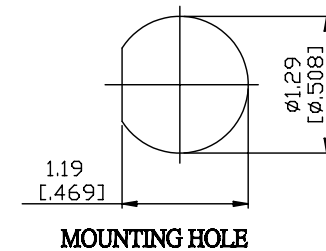

NO.	COMPONENTS	IMPEDANCE
1	SMA MALE	50 OHM
2	DOUBLE SHIELDED RG316(= RD316)	50 OHM
3	HEAT SHRINKING TUBE	
4	BNC FEMALE FOR BULKHEAD	50 OHM

JYE BAO P/N	L CM (INCH)
A30B85-316D-15	15 (5.906)
A30B85-316D-30	30 (11.811)
A30B85-316D-50	50 (19.685)
A30B85-316D-100	100 (39.370)
A30B85-316D-150	150 (59.055)
A30B85-316D-200	200 (78.740)
A30B85-316D-XXX	CUSTOM LENGTH IN CM

LENGTH TOLERANCE IS ±1.5% OR ±10MM, WHICHEVER IS GREATER.	JYE BAO CO., LTD. TAIPEI TAIWAN	
	DESCRIPTION	CABLE ASSEMBLY SMA PLUG TO BNC JACK FOR BULKHEAD
	JYE BAO DRAWING NO.	A30B85-316D-XXX