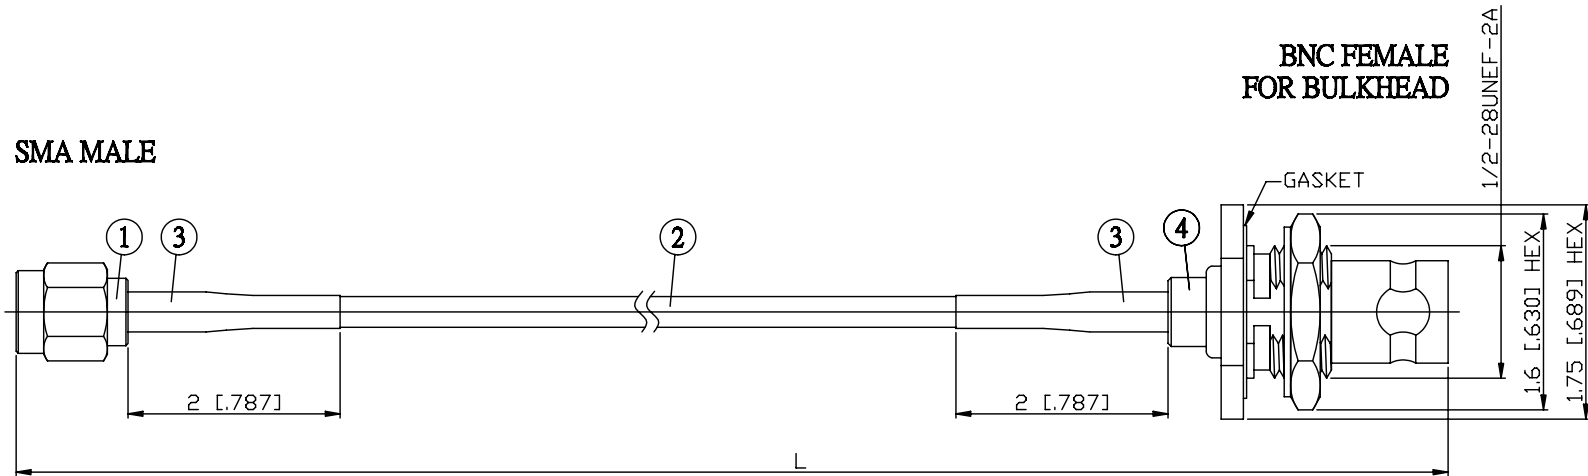

NO.	COMPONENTS	IMPEDANCE
1	SMA MALE	50 OHM
2	DOUBLE SHIELDED RG316(= RD316)	50 OHM
3	HEAT SHRINKING TUBE	
4	BNC FEMALE FOR BULKHEAD	50 OHM

JYE BAO P/N	L CM (INCH)
A30B85-316D-15	15 (5.906)
A30B85-316D-30	30 (11.811)
A30B85-316D-50	50 (19.685)
A30B85-316D-100	100 (39.370)
A30B85-316D-150	150 (59.055)
A30B85-316D-200	200 (78.740)
A30B85-316D-XXX	CUSTOM LENGTH IN CM

LENGTH TOLERANCE IS ±1.5% OR ±10MM, WHICHEVER IS GREATER.	JYE BAO CO., LTD. TAIPEI TAIWAN	
	DESCRIPTION	CABLE ASSEMBLY SMA PLUG TO BNC JACK FOR BULKHEAD
	JYE BAO DRAWING NO.	A30B85-316D-XXX