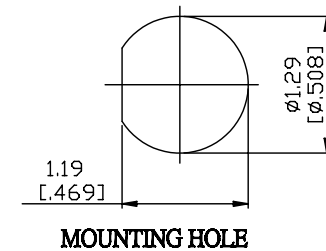

NO.	COMPONENTS	IMPEDANCE
1	SMA MALE	50 OHM
2	RG316	50 OHM
3	HEAT SHRINKING TUBE	
4	BNC FEMALE FOR BULKHEAD	50 OHM

JYE BAO P/N	L CM (INCH)
A30B85-316-15	15 (5.906)
A30B85-316-30	30 (11.811)
A30B85-316-50	50 (19.685)
A30B85-316-100	100 (39.370)
A30B85-316-150	150 (59.055)
A30B85-316-200	200 (78.740)
A30B85-316-XXX	CUSTOM LENGTH IN CM

LENGTH TOLERANCE IS ±1.5% OR ±10MM, WHICHEVER IS GREATER.	<b>JYE BAO CO., LTD.</b> TAIPEI TAIWAN	
	DESCRIPTION	CABLE ASSEMBLY SMA PLUG TO BNC JACK FOR BULKHEAD
	JYE BAO DRAWING NO.	A30B85-316-XXX