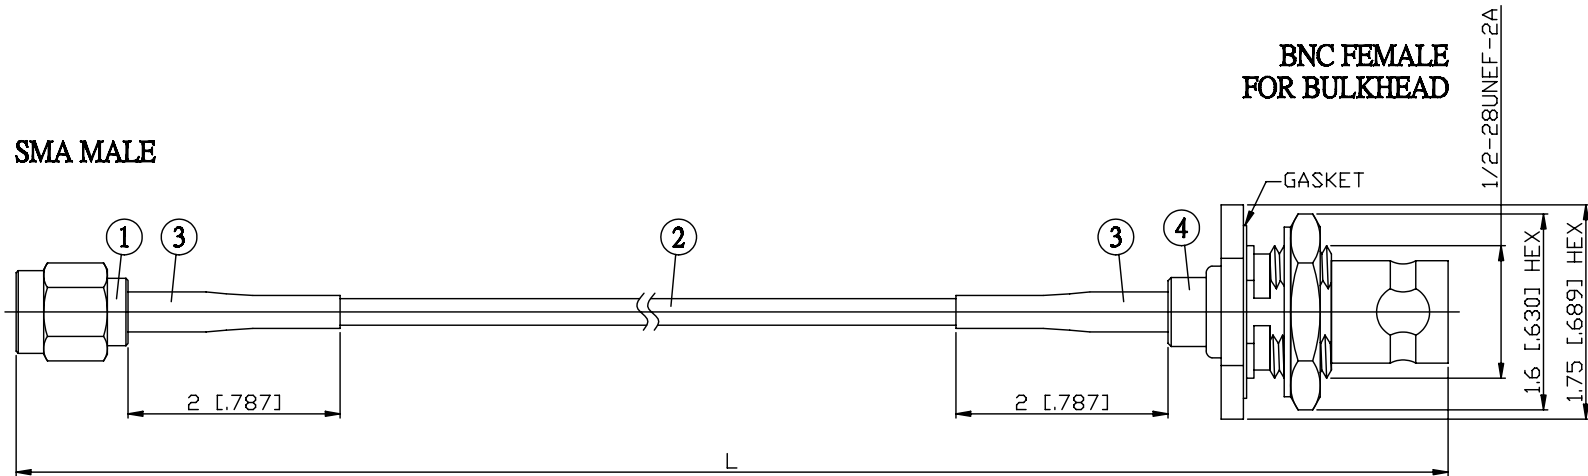

NO.	COMPONENTS	IMPEDANCE
1	SMA MALE	50 OHM
2	RG316	50 OHM
3	HEAT SHRINKING TUBE	
4	BNC FEMALE FOR BULKHEAD	50 OHM

JYE BAO P/N	L CM (INCH)
A30B85-316-15	15 (5.906)
A30B85-316-30	30 (11.811)
A30B85-316-50	50 (19.685)
A30B85-316-100	100 (39.370)
A30B85-316-150	150 (59.055)
A30B85-316-200	200 (78.740)
A30B85-316-XXX	CUSTOM LENGTH IN CM

LENGTH TOLERANCE IS ±1.5% OR ±10MM, WHICHEVER IS GREATER.	<b>JYE BAO CO., LTD.</b> TAIPEI TAIWAN	
	DESCRIPTION	CABLE ASSEMBLY SMA PLUG TO BNC JACK FOR BULKHEAD
	JYE BAO DRAWING NO.	A30B85-316-XXX