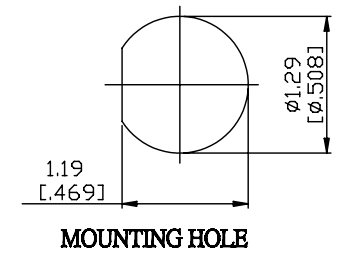

NO.	COMPONENTS	IMPEDANCE
1	SMA MALE	50 OHM
2	RG223	50 OHM
3	HEAT SHRINKING TUBE	
4	BNC FEMALE FOR BULKHEAD	50 OHM

JYE BAO P/N	L CM (INCH)
A30B85-223-15	15 (5.906)
A30B85-223-30	30 (11.811)
A30B85-223-50	50 (19.685)
A30B85-223-100	100 (39.370)
A30B85-223-150	150 (59.055)
A30B85-223-200	200 (78.740)
A30B85-223-XXX	CUSTOM LENGTH IN CM

LENGTH TOLERANCE IS ±1.5% OR ±10MM, WHICHEVER IS GREATER.	JYE BAO CO., LTD. TAIPEI TAIWAN	
	DESCRIPTION	CABLE ASSEMBLY SMA PLUG TO BNC JACK FOR BULKHEAD
	JYE BAO DRAWING NO.	A30B85-223-XXX