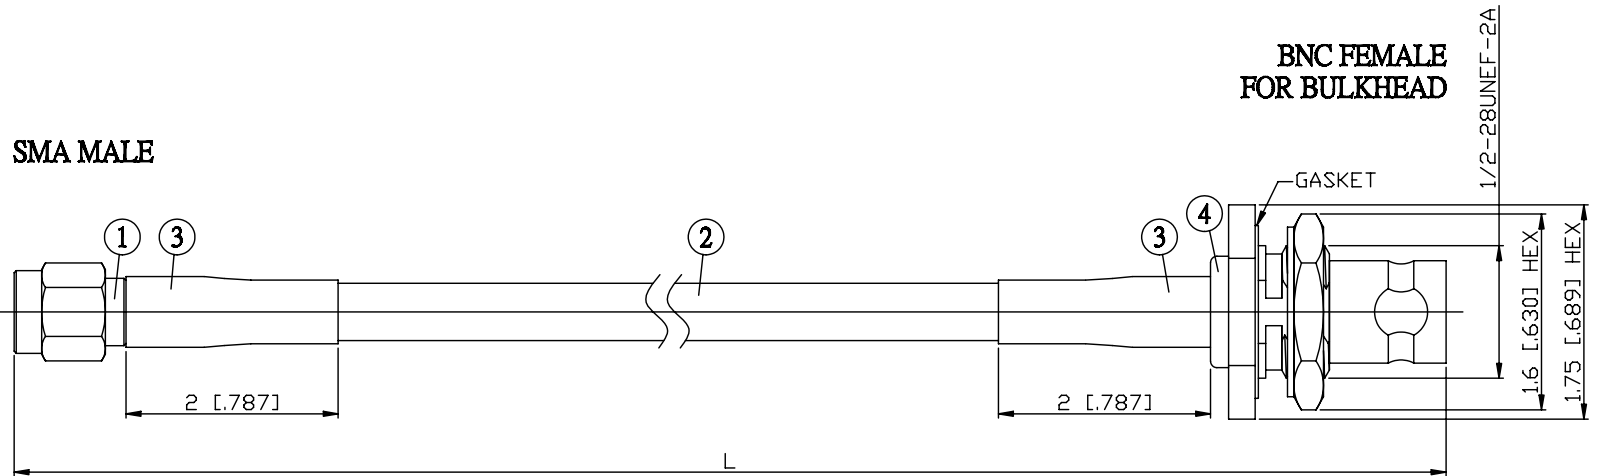

NO.	COMPONENTS	IMPEDANCE
1	SMA MALE	50 OHM
2	RG223	50 OHM
3	HEAT SHRINKING TUBE	
4	BNC FEMALE FOR BULKHEAD	50 OHM

JYE BAO P/N	L CM (INCH)
A30B85-223-15	15 (5.906)
A30B85-223-30	30 (11.811)
A30B85-223-50	50 (19.685)
A30B85-223-100	100 (39.370)
A30B85-223-150	150 (59.055)
A30B85-223-200	200 (78.740)
A30B85-223-XXX	CUSTOM LENGTH IN CM

LENGTH TOLERANCE IS ±1.5% OR ±10MM, WHICHEVER IS GREATER.	JYE BAO CO., LTD. TAIPEI TAIWAN	
	DESCRIPTION	CABLE ASSEMBLY SMA PLUG TO BNC JACK FOR BULKHEAD
	JYE BAO DRAWING NO.	A30B85-223-XXX