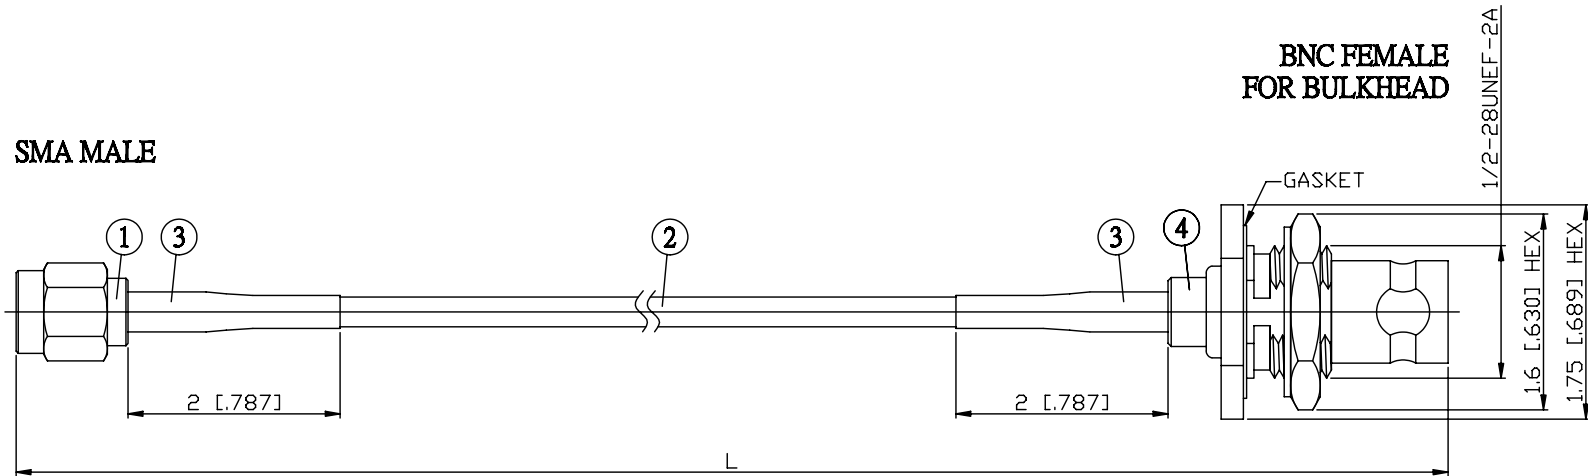

NO.	COMPONENTS	IMPEDANCE
1	SMA MALE	50 OHM
2	RG174	50 OHM
3	HEAT SHRINKING TUBE	
4	BNC FEMALE FOR BULKHEAD	50 OHM

JYE BAO P/N	L CM (INCH)
A30B85-174-15	15 (5.906)
A30B85-174-30	30 (11.811)
A30B85-174-50	50 (19.685)
A30B85-174-100	100 (39.370)
A30B85-174-150	150 (59.055)
A30B85-174-200	200 (78.740)
A30B85-174-XXX	CUSTOM LENGTH IN CM

LENGTH TOLERANCE IS ±1.5% OR ±10MM, WHICHEVER IS GREATER.	JYE BAO CO., LTD. TAIPEI TAIWAN	
	DESCRIPTION	CABLE ASSEMBLY SMA PLUG TO BNC JACK FOR BULKHEAD
	JYE BAO DRAWING NO.	A30B85-174-XXX