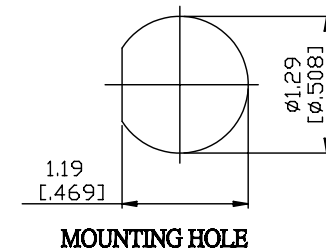

NO.	COMPONENTS	IMPEDANCE
1	SMA MALE	50 OHM
2	RG174	50 OHM
3	HEAT SHRINKING TUBE	
4	BNC FEMALE FOR BULKHEAD	50 OHM

JYE BAO P/N	L CM (INCH)
A30B85-174-15	15 (5.906)
A30B85-174-30	30 (11.811)
A30B85-174-50	50 (19.685)
A30B85-174-100	100 (39.370)
A30B85-174-150	150 (59.055)
A30B85-174-200	200 (78.740)
A30B85-174-XXX	CUSTOM LENGTH IN CM

LENGTH TOLERANCE IS ±1.5% OR ±10MM, WHICHEVER IS GREATER.	JYE BAO CO., LTD. TAIPEI TAIWAN	
	DESCRIPTION	CABLE ASSEMBLY SMA PLUG TO BNC JACK FOR BULKHEAD
	JYE BAO DRAWING NO.	A30B85-174-XXX