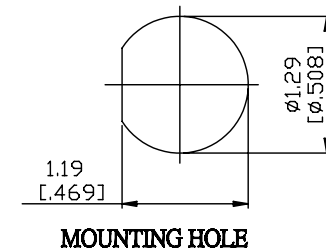

NO.	COMPONENTS	IMPEDANCE
1	SMA MALE	50 OHM
2	RG142	50 OHM
3	HEAT SHRINKING TUBE	
4	BNC FEMALE FOR BULKHEAD	50 OHM

JYE BAO P/N	L CM (INCH)
A30B85-142-15	15 (5.906)
A30B85-142-30	30 (11.811)
A30B85-142-50	50 (19.685)
A30B85-142-100	100 (39.370)
A30B85-142-150	150 (59.055)
A30B85-142-200	200 (78.740)
A30B85-142-XXX	CUSTOM LENGTH IN CM

<b>LENGTH TOLERANCE IS ±1.5% OR ±10MM, WHICHEVER IS GREATER.</b>	<b>JYE BAO CO., LTD.</b> TAIPEI TAIWAN	
	DESCRIPTION	CABLE ASSEMBLY SMA PLUG TO BNC JACK FOR BULKHEAD
	JYE BAO DRAWING NO.	A30B85-142-XXX