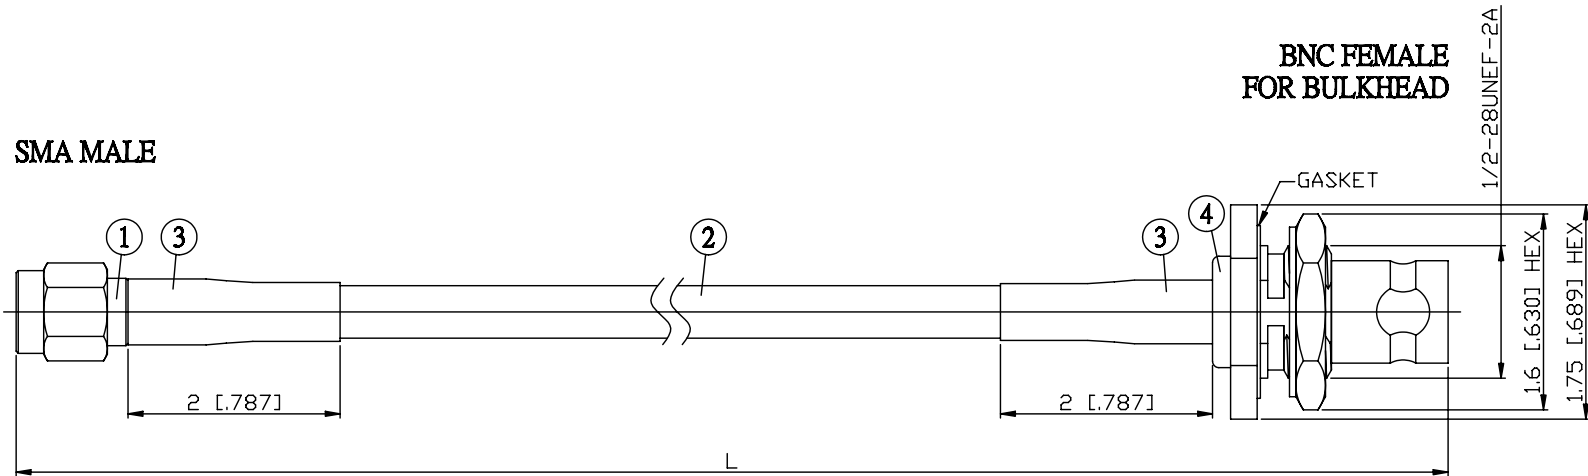

NO.	COMPONENTS	IMPEDANCE
1	SMA MALE	50 OHM
2	RG142	50 OHM
3	HEAT SHRINKING TUBE	
4	BNC FEMALE FOR BULKHEAD	50 OHM

JYE BAO P/N	L CM (INCH)
A30B85-142-15	15 (5.906)
A30B85-142-30	30 (11.811)
A30B85-142-50	50 (19.685)
A30B85-142-100	100 (39.370)
A30B85-142-150	150 (59.055)
A30B85-142-200	200 (78.740)
A30B85-142-XXX	CUSTOM LENGTH IN CM

<b>LENGTH TOLERANCE IS ±1.5% OR ±10MM, WHICHEVER IS GREATER.</b>	<b>JYE BAO CO., LTD.</b> TAIPEI TAIWAN	
	DESCRIPTION	CABLE ASSEMBLY SMA PLUG TO BNC JACK FOR BULKHEAD
	JYE BAO DRAWING NO.	A30B85-142-XXX