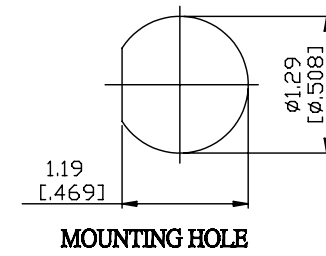

NO.	COMPONENTS	IMPEDANCE
1	SMA MALE	50 OHM
2	.141" TIN PLATED SEMI-RIGID CABLE (TIN PLATED RG402)	50 OHM
3	BNC FEMALE FOR BULKHEAD	50 OHM

JYE BAO P/N	L CM (INCH)
A30B85-141T-15	15 (5.906)
A30B85-141T-30	30 (11.811)
A30B85-141T-50	50 (19.685)
A30B85-141T-100	100 (39.370)
A30B85-141T-150	150 (59.055)
A30B85-141T-200	200 (78.740)
A30B85-141T-XXX	CUSTOM LENGTH IN CM

<b>LENGTH TOLERANCE IS ±1.5% OR ±10MM, WHICHEVER IS GREATER.</b>	<b>JYE BAO CO., LTD.</b>	
	TAIPEI TAIWAN	
	DESCRIPTION	CABLE ASSEMBLY SMA PLUG TO BNC JACK FOR BULKHEAD
	JYE BAO DRAWING NO.	A30B85-141T-XXX