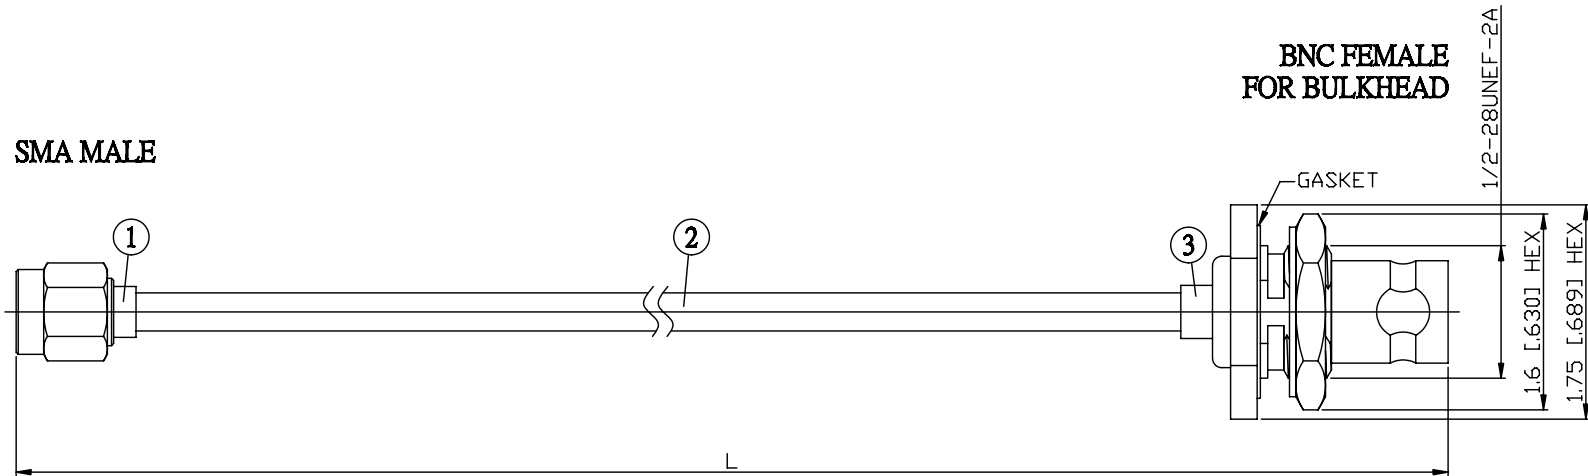

NO.	COMPONENTS	IMPEDANCE
1	SMA MALE	50 OHM
2	.141" TIN PLATED SEMI-RIGID CABLE (TIN PLATED RG402)	50 OHM
3	BNC FEMALE FOR BULKHEAD	50 OHM

JYE BAO P/N	L CM (INCH)
A30B85-141T-15	15 (5.906)
A30B85-141T-30	30 (11.811)
A30B85-141T-50	50 (19.685)
A30B85-141T-100	100 (39.370)
A30B85-141T-150	150 (59.055)
A30B85-141T-200	200 (78.740)
A30B85-141T-XXX	CUSTOM LENGTH IN CM

<b>LENGTH TOLERANCE IS ±1.5% OR ±10MM, WHICHEVER IS GREATER.</b>	<b>JYE BAO CO., LTD.</b>	
	TAIPEI TAIWAN	
	DESCRIPTION	CABLE ASSEMBLY SMA PLUG TO BNC JACK FOR BULKHEAD
	JYE BAO DRAWING NO.	A30B85-141T-XXX