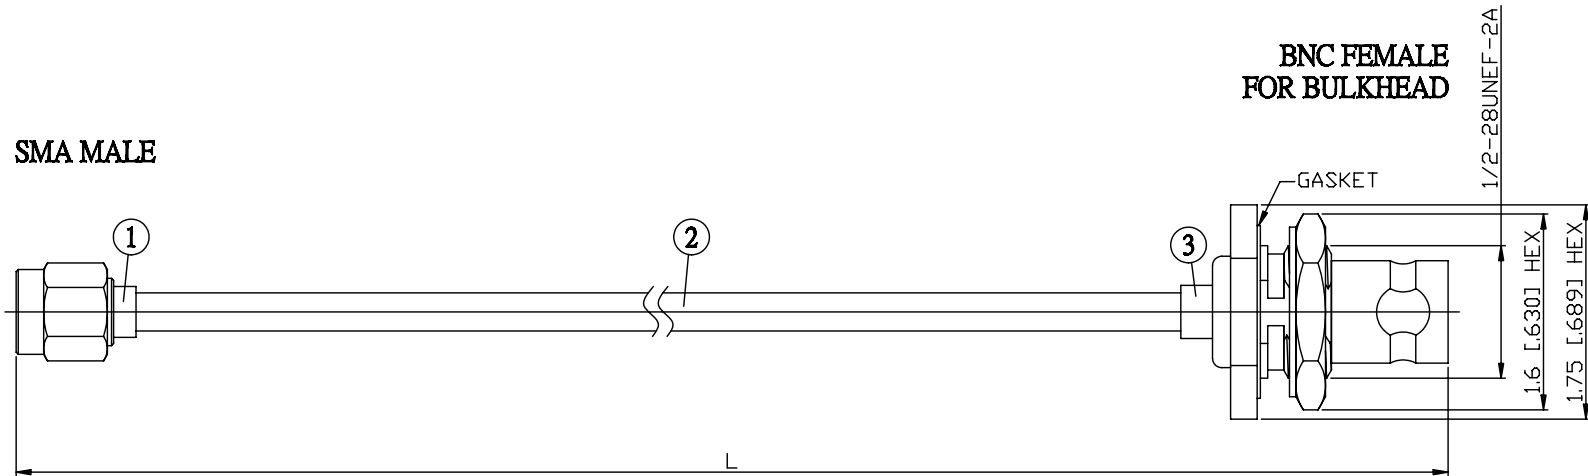

NO.	COMPONENTS	IMPEDANCE
1	SMA MALE	50 OHM
2	.141" HANDBENDABLE CABLE (= JYEBAO P/N .141SRF-W-P-50)	50 OHM
3	BNC FEMALE FOR BULKHEAD	50 OHM

JYE BAO P/N	L CM (INCH)
A30B85-141S-15	15 (5.906)
A30B85-141S-30	30 (11.811)
A30B85-141S-50	50 (19.685)
A30B85-141S-100	100 (39.370)
A30B85-141S-150	150 (59.055)
A30B85-141S-200	200 (78.740)
A30B85-141S-XXX	CUSTOM LENGTH IN CM

<b>LENGTH TOLERANCE IS ±1.5% OR ±10MM, WHICHEVER IS GREATER.</b>	<b>JYE BAO CO., LTD.</b>	
	TAIPEI TAIWAN	
	DESCRIPTION	CABLE ASSEMBLY SMA PLUG TO BNC JACK FOR BULKHEAD
	JYE BAO DRAWING NO.	A30B85-141S-XXX