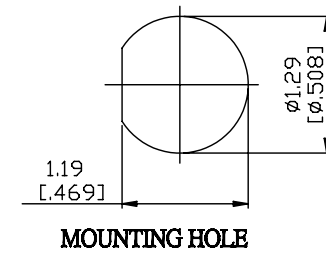

NO.	COMPONENTS	IMPEDANCE
1	SMA MALE	50 OHM
2	.141" HANDBENDABLE CABLE (= JYEBAO P/N .141SRF-W-P-50)	50 OHM
3	BNC FEMALE FOR BULKHEAD	50 OHM

JYE BAO P/N	L CM (INCH)
A30B85-141S-15	15 (5.906)
A30B85-141S-30	30 (11.811)
A30B85-141S-50	50 (19.685)
A30B85-141S-100	100 (39.370)
A30B85-141S-150	150 (59.055)
A30B85-141S-200	200 (78.740)
A30B85-141S-XXX	CUSTOM LENGTH IN CM

<b>LENGTH TOLERANCE IS ±1.5% OR ±10MM, WHICHEVER IS GREATER.</b>	<b>JYE BAO CO., LTD.</b>	
	TAIPEI TAIWAN	
	DESCRIPTION	CABLE ASSEMBLY SMA PLUG TO BNC JACK FOR BULKHEAD
	JYE BAO DRAWING NO.	A30B85-141S-XXX