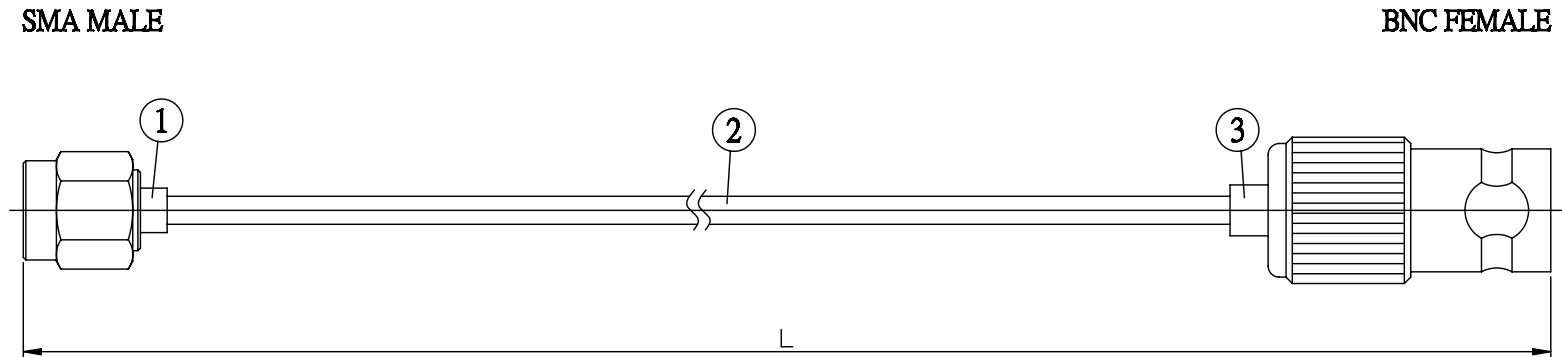

NO.	COMPONENTS	IMPEDANCE
1	SMA MALE	50 OHM
2	.085" TIN PLATED SEMI-RIGID CABLE (TIN PLATED RG405)	50 OHM
3	BNC FEMALE	50 OHM

JYE BAO P/N	L CM (INCH)
A30B80-85T-15	15 (5.906)
A30B80-85T-30	30 (11.811)
A30B80-85T-50	50 (19.685)
A30B80-85T-100	100 (39.370)
A30B80-85T-150	150 (59.055)
A30B80-85T-200	200 (78.740)
A30B80-85T-XXX	CUSTOM LENGTH IN CM

LENGTH TOLERANCE IS $\pm 1.5\%$ OR $\pm 10\text{MM}$ , WHICHEVER IS GREATER.	<b>JYE BAO CO., LTD.</b> TAIPEI TAIWAN
	DESCRIPTION CABLE ASSEMBLY SMA PLUG TO BNC JACK
	JYE BAO DRAWING NO. A30B80-85T-XXX