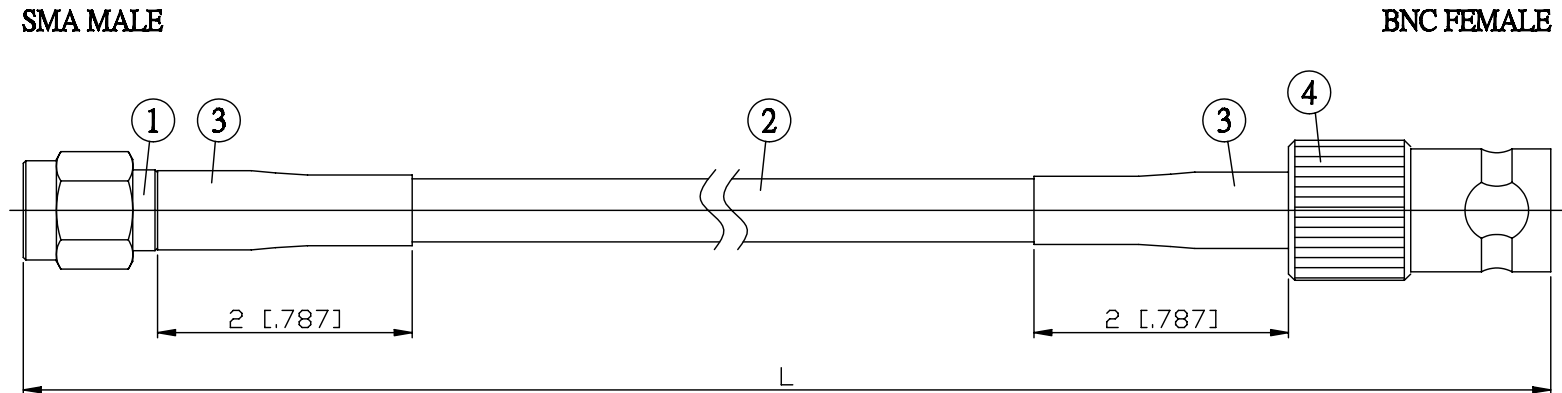

NO.	COMPONENTS	IMPEDANCE
1	SMA MALE	50 OHM
2	RG58	50 OHM
3	HEAT SHRINKING TUBE	
4	BNC FEMALE	50 OHM

JYE BAO P/N	L CM (INCH)
A30B80-58-15	15 (5.906)
A30B80-58-30	30 (11.811)
A30B80-58-50	50 (19.685)
A30B80-58-100	100 (39.370)
A30B80-58-150	150 (59.055)
A30B80-58-200	200 (78.740)
A30B80-58-XXX	CUSTOM LENGTH IN CM

LENGTH TOLERANCE IS $\pm 1.5\%$ OR $\pm 10\text{MM}$ , WHICHEVER IS GREATER.	<b>JYE BAO CO., LTD.</b> TAIPEI TAIWAN
	DESCRIPTION CABLE ASSEMBLY SMA PLUG TO BNC JACK
	JYE BAO DRAWING NO. A30B80-58-XXX