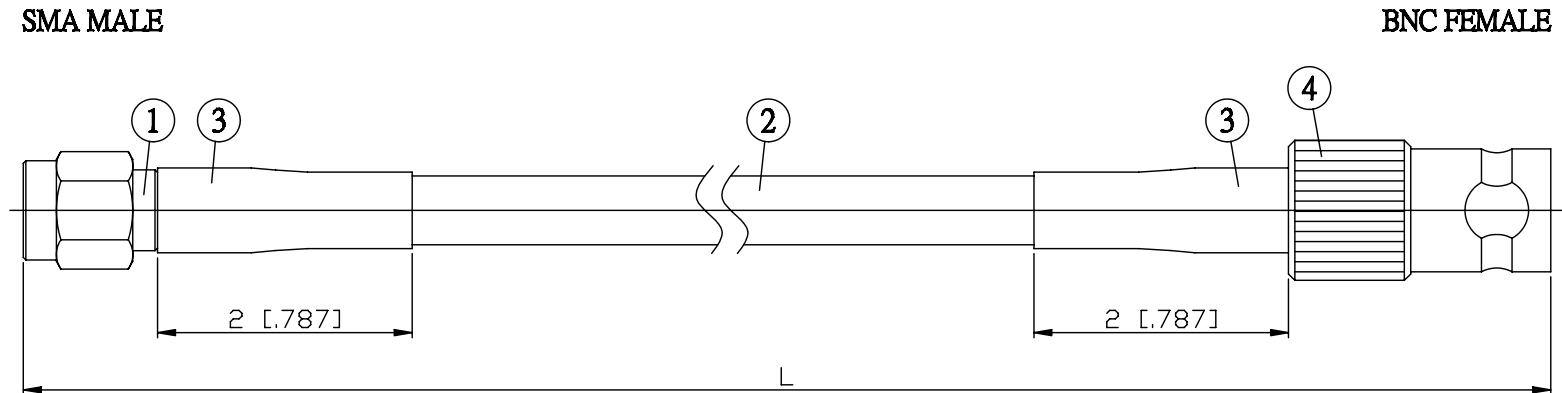

NO.	COMPONENTS	IMPEDANCE
1	SMA MALE	50 OHM
2	RG223	50 OHM
3	HEAT SHRINKING TUBE	
4	BNC FEMALE	50 OHM

JYE BAO P/N	L CM (INCH)
A30B80-223-15	15 (5.906)
A30B80-223-30	30 (11.811)
A30B80-223-50	50 (19.685)
A30B80-223-100	100 (39.370)
A30B80-223-150	150 (59.055)
A30B80-223-200	200 (78.740)
A30B80-223-XXX	CUSTOM LENGTH IN CM

LENGTH TOLERANCE IS ±1.5% OR ±10MM, WHICHEVER IS GREATER.	<b>JYE BAO CO., LTD.</b> TAIPEI TAIWAN
	DESCRIPTION CABLE ASSEMBLY SMA PLUG TO BNC JACK
	JYE BAO DRAWING NO. A30B80-223-XXX