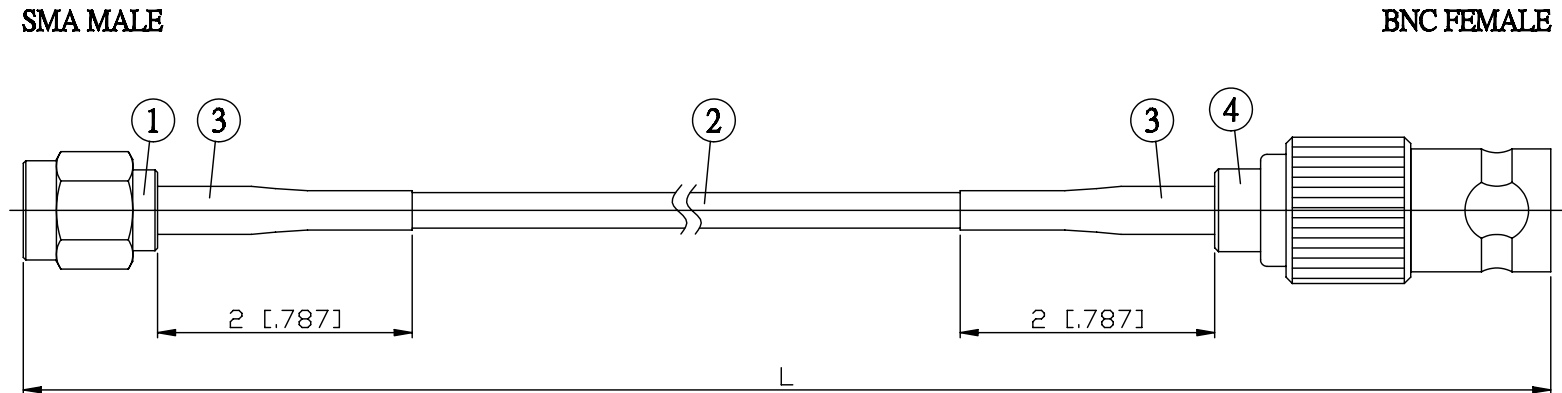

NO.	COMPONENTS	IMPEDANCE
1	SMA MALE	50 OHM
2	RG174	50 OHM
3	HEAT SHRINKING TUBE	
4	BNC FEMALE	50 OHM

JYE BAO P/N	L CM (INCH)
A30B80-174-15	15 (5.906)
A30B80-174-30	30 (11.811)
A30B80-174-50	50 (19.685)
A30B80-174-100	100 (39.370)
A30B80-174-150	150 (59.055)
A30B80-174-200	200 (78.740)
A30B80-174-XXX	CUSTOM LENGTH IN CM

LENGTH TOLERANCE IS $\pm 1.5\%$ OR $\pm 10\text{MM}$, WHICHEVER IS GREATER.	JYE BAO CO., LTD. TAIPEI TAIWAN
	DESCRIPTION CABLE ASSEMBLY SMA PLUG TO BNC JACK
	JYE BAO DRAWING NO. A30B80-174-XXX