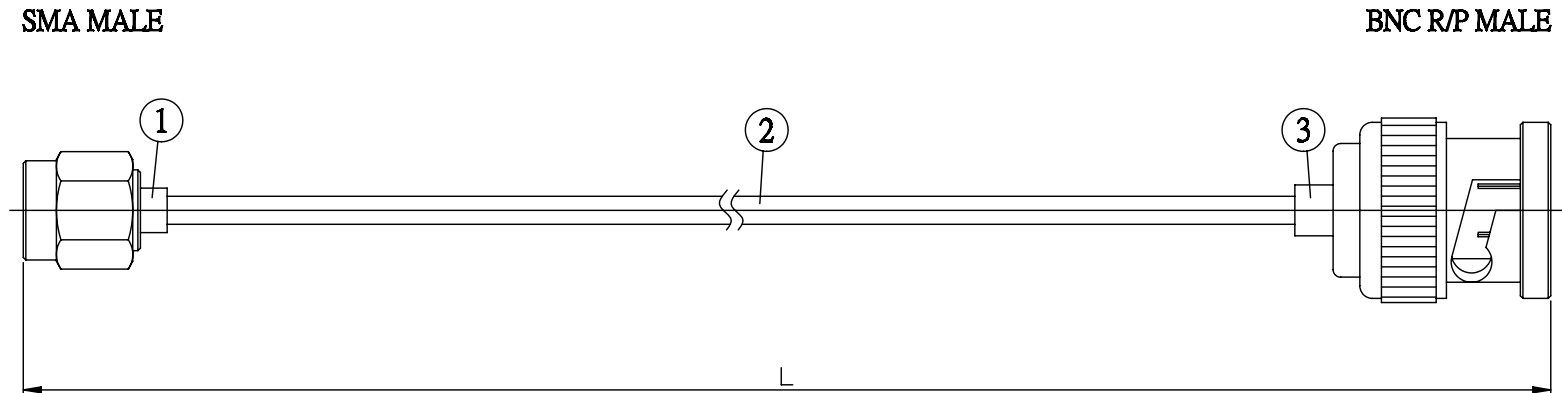

NO.	COMPONENTS	IMPEDANCE
1	SMA MALE	50 OHM
2	.085" TIN PLATED SEMI-RIGID CABLE (TIN PLATED RG405)	50 OHM
3	BNC REVERSE POLARITY MALE	50 OHM

JYE BAO P/N	L CM (INCH)
A30B60-85T-15	15 (5.906)
A30B60-85T-30	30 (11.811)
A30B60-85T-50	50 (19.685)
A30B60-85T-100	100 (39.370)
A30B60-85T-150	150 (59.055)
A30B60-85T-200	200 (78.740)
A30B60-85T-XXX	CUSTOM LENGTH IN CM

LENGTH TOLERANCE IS $\pm 1.5\%$ OR $\pm 10\text{MM}$, WHICHEVER IS GREATER.	JYE BAO CO., LTD. TAIPEI TAIWAN
	DESCRIPTION CABLE ASSEMBLY SMA PLUG TO BNC R/P PLUG
	JYE BAO DRAWING NO. A30B60-85T-XXX