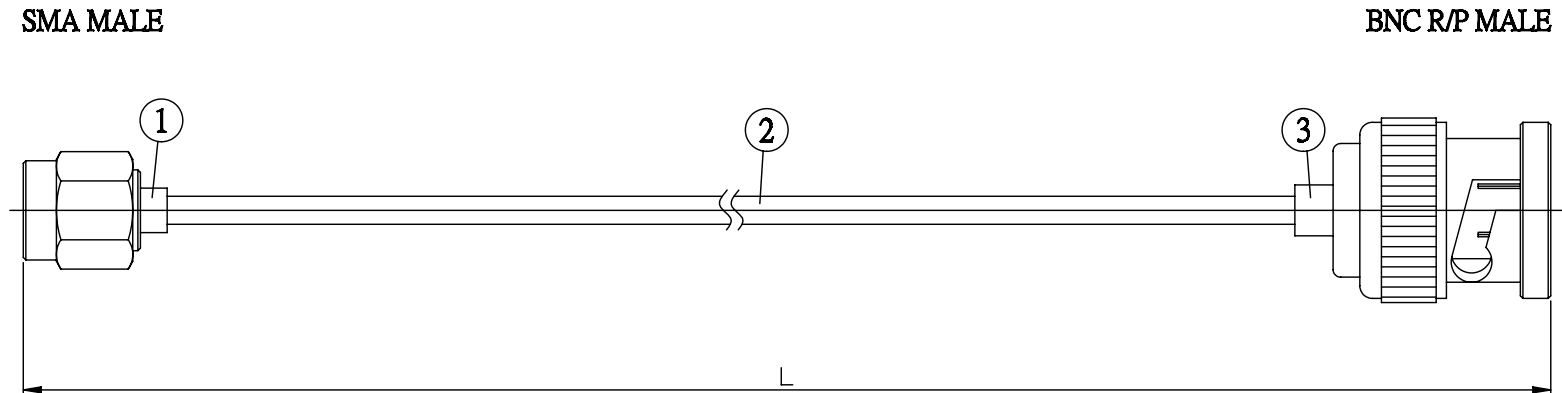

NO.	COMPONENTS	IMPEDANCE
1	SMA MALE	50 OHM
2	.085" HANDBENDABLE CABLE (= JYEBAO P/N .085SRF-W-P-50)	50 OHM
3	BNC REVERSE POLARITY MALE	50 OHM

JYE BAO P/N	L CM (INCH)
A30B60-85S-15	15 (5.906)
A30B60-85S-30	30 (11.811)
A30B60-85S-50	50 (19.685)
A30B60-85S-100	100 (39.370)
A30B60-85S-150	150 (59.055)
A30B60-85S-200	200 (78.740)
A30B60-85S-XXX	CUSTOM LENGTH IN CM

LENGTH TOLERANCE IS ±1.5% OR ±10MM, WHICHEVER IS GREATER.	JYE BAO CO., LTD. TAIPEI TAIWAN
	<small>DESCRIPTION</small> CABLE ASSEMBLY SMA PLUG TO BNC R/P PLUG
	<small>JYE BAO DRAWING NO.</small> A30B60-85S-XXX