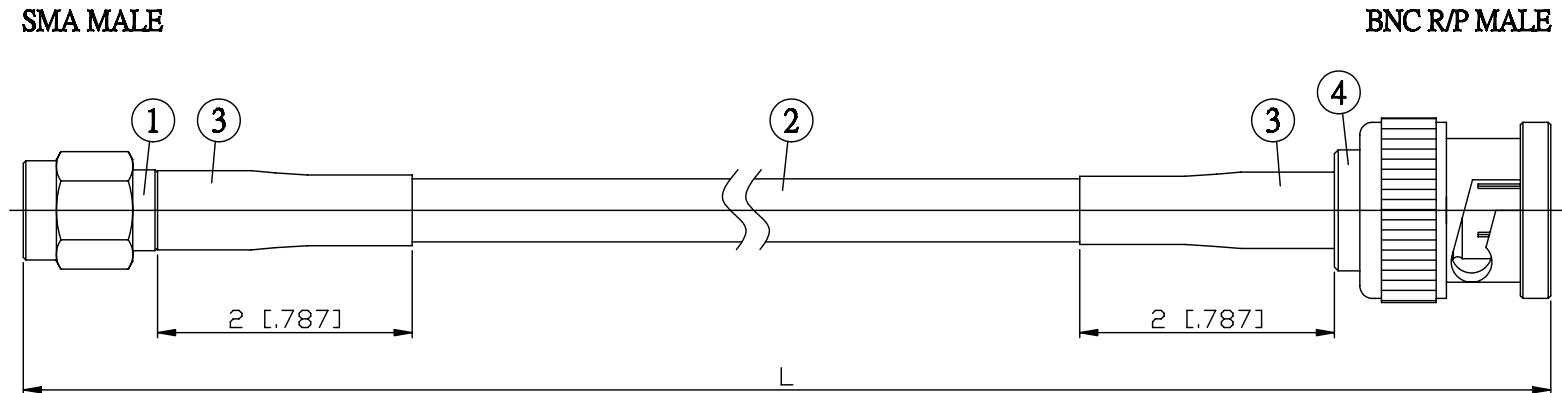

NO.	COMPONENTS	IMPEDANCE
1	SMA MALE	50 OHM
2	RG58	50 OHM
3	HEAT SHRINKING TUBE	
4	BNC REVERSE POLARITY MALE	50 OHM

JYE BAO P/N	L CM (INCH)
A30B60-58-15	15 (5.906)
A30B60-58-30	30 (11.811)
A30B60-58-50	50 (19.685)
A30B60-58-100	100 (39.370)
A30B60-58-150	150 (59.055)
A30B60-58-200	200 (78.740)
A30B60-58-XXX	CUSTOM LENGTH IN CM

LENGTH TOLERANCE IS ±1.5% OR ±10MM, WHICHEVER IS GREATER.	JYE BAO CO., LTD. TAIPEI TAIWAN
	DESCRIPTION CABLE ASSEMBLY SMA PLUG TO BNC R/P PLUG
	JYE BAO DRAWING NO. A30B60-58-XXX